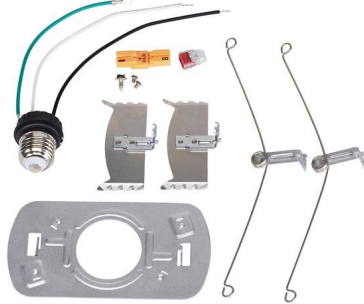

GENERATION LIGHTING

14795: 6in Traverse Lyte Retrofit Kit 10 PACK

Dimensions:

Diameter: 6" **Wire:** 6 1/2" (color/Black/White)
Height: 1"
Weight: 0.1 lbs.

Material List:

2 Torsion Spring - Steel - Undefined
 1 Socket Adaptor - ABS Plastic - Undefined
 2 Quick Connect - ABS Plastic - Undefined
 1 Mounting Plate - Steel - Undefined
 2 Torsion Clip - Steel - Undefined

Collection: Connectors and Accessories

Featured in the decorative Connectors and Accessories collection

Bulb selection for recessed lighting depends on both the trim and housing selection; refer to the manufacturer's website for correct lamping instructions

A great choice for your do-it-yourself project

Decorative undefined finish to accent and brighten your room

The preferred brand choice of builders and electricians

UPC #:785652065842

Finish: Undefined ()

Shipping Information: