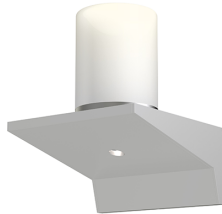

SONNEMAN
A WAY OF LIGHT

votives™ LED Sconce

2850.16-SW

 2850.16-SW

DIMENSIONS

Height	5"
Width	4"
Extension	4"
Minimum Extension	4"
Maximum Extension	4"

ELECTRICAL SPECS

Bulb Type	Integral LED
Bulb Quantity	2
Bulb Included?	Yes
Wattage	6
Initial Lumens	470
Input Voltage	120VAC
CCT	3000K
CRI	90
Power Supply Type	Driver
Power Supply Quantity	1
Power Supply Location	Remote
Dimming Type	TRIAC/ELV

SHIPPING

SHADE 1

Quantity	1
Color	Frosted
Material	Clear Etched Glass
Height	3"

SHADE 2

Quantity	1
Color	Clear
Material	Acrylic

AVAILABLE FINISHES

Satin White (.03)
Bright Satin Aluminum (.16)
Satin Black (.25)