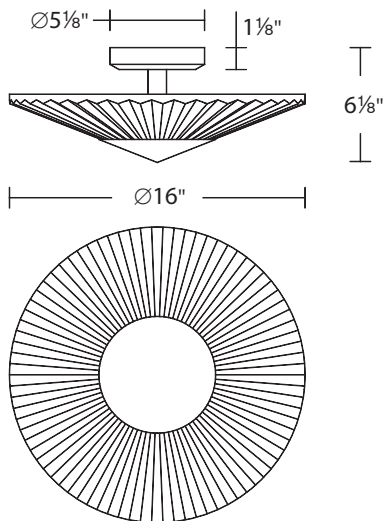

LINE DRAWING

DESCRIPTION

Calming and prescient, Origami proffers a simple elegance. Folds in the patterned Schonbek handcut crystal shade illuminate as prisms to bend light. Integral LEDs discreetly offer generous indirect illumination from behind a reflector plate finished in luxurious aged brass or chrome.

FEATURES

- Built in color temperature adjustability. Switch from 3000K/3500K/4000K.
- A proprietary 120V/277V driver concealed within the canopy.
- Can be mounted on ceiling or wall in all orientations

SPECIFICATIONS

CRI	90
Dimming	ELV, TRIAC
Standards	ETL/cETL, Damp, Title 24

Model	Size	LED Color Temp	Finish	Voltage	Wattage	Weight	LED Lumens	Delivered Lumens
S7216	16"	3000K/3500K/4000K	Aged Brass (700) Chrome (702)	120/277V	21W	13 lb	2600	1161

Example: S7216-700H