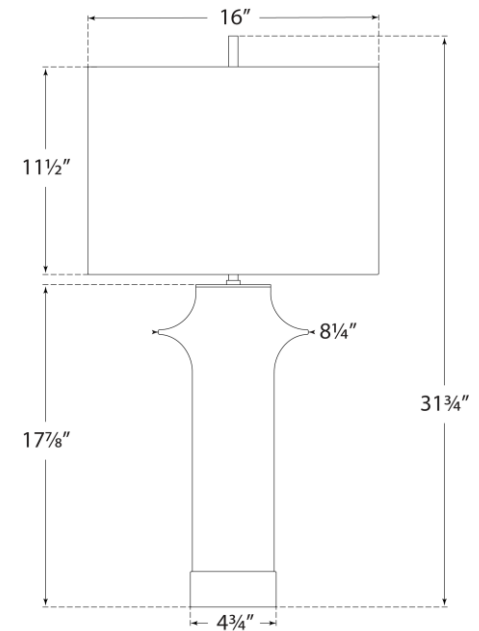

### Giry Large Peaked Table Lamp

Item # KS 3632YLC-L

Designer: kate spade new york

Height: 31.75"

Width: 16"

Base: 4.75" Round

Finishes: ECG, SHG, YLC

Shade Treatments: L

Shade Details: 16" x 16" x 11.5"

Socket: E26 Keyless w/ Line Switch

Wattage: 100 A19

Weight: 16 Pounds

Note: Reactive Ceramic Glazes Will Vary in Color and Texture

Top View