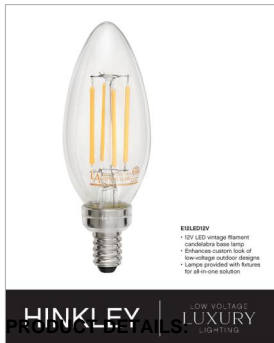

OPEN AIR™
collection

REID

29504BGR-LV

LARGE SINGLE TIER 12V

Reid uses an iconic profile featuring an airy, open cage to capture the center of attention. A candelabra with clear seedy glass columns highlights the transitional style, making it a modern mix of classic and contemporary. Weather-resistant metal with a Brushed Graphite finish complements any space, inside or out.

DETAILS	
FINISH:	Brushed Graphite
MATERIAL:	Steel
GLASS:	Clear Seedy
SLOPE DEGREE:	90
DIMMABLE:	YES, WITH MLV ON TRANSFORMER PRIMARY

DIMENSIONS	
WIDTH:	20"
HEIGHT:	21"
WEIGHT:	16.3lb

LIGHT SOURCE	
LIGHT SOURCE:	Socketed
LED NAME:	E12LED12V
VOLTAGE:	12v
VOLT AMPS:	16.7
COLOR TEMP:	2700
LUMENS:	1440
CRI:	80
INCANDESCENT EQUIVALENCY:	4 x 35w
DIMMABLE:	YES, WITH MLV ON TRANSFORMER PRIMARY
TRANSFORMER REQUIRED:	Yes

MOUNTING	
CANOPY:	6" Dia.
LEAD WIRE:	1 X 144"

SHIPPING	
CARTON LENGTH:	26.5
CARTON WIDTH:	23
CARTON HEIGHT:	13
CARTON WEIGHT:	20

- Offers low voltage semi-permanent solutions for unique areas such as pergolas when paired with low voltage Hinkley transformer
- Innovative Exterior 12-volt solution for all-in-one lamp, lighting and high design look. Transformer is required and sold separately.
- This item may be hung on a sloped ceiling
- Images are for reference purpose only and may not be pictured with the specified LED filament bulb
- Suitable for use in wet (outdoor direct rain) locations as defined by NEC and CEC. Meets United States UL Underwriters Laboratories & CSA Canadian Standards Association Product Safety Standards
- 12-volt LED vintage filament bulbs included
- 2-year finish warranty
- LED Bulbs carry a 3-year limited warranty