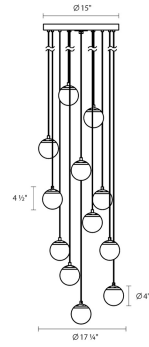

Project:

Champagne Bubbles LED Pendant Spec Sheet

SKU: 2965.01 Learn more at:
<https://sonnemanlight.com/champagne-bubbles-led-pendant>

Description: Light dances through a dazzling array of tiny bubbles within the solid mass of each glass crystal ball. A single source of LED illumination becomes refracted and diffused from within its effervescent volume.

Type #:

Dimensions

Height:	4.5"
Diameter:	17.25"
Canopy/Backplate/Base:	15"
Hanging Details:	10' Adjustable Cords
Size:	12-Light
Canopy/Backplate/Base Height:	1

Electrical Specs

Bulb(s) Included?:	Yes
Bulb 1 Type:	LED G4 Bulb
Bulb Quantity:	12
Input Voltage:	120VAC
Wattage:	4
Initial Lumens:	2640
Color Temperature:	3000K
CRI:	90
Power Supply Type:	Transformer
Power Supply Quantity:	1
Power Supply Location:	Outlet Box
Dimming Type:	ELV
Bulb Max Wattage:	4

Installation

Installation:	Licensed electrician required
Sloped Ceiling Compatible?:	Not Compatible

Shipping

Carton 1 L x W x H:	20" X 21" X 19"
Carton 1 Gross Weight:	44 LBS
Fixture Weight:	35

Shade

Shade 1 Material:	Seeded Glass
-------------------	--------------