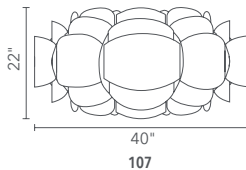

Camila

Part Number

WEP-CAM-56 56 cm, 1 x light source

WEP-CAM-67 67 cm, 1 x light source

WEP-CAM-78 78 cm, 1 x light source

Clarissa

Part Number

- WEP-CLA-75 75 cm, 1 x light source
- WEP-CLA-85 85 cm, 1 x light source
- WEP-CLA-A74 A74 cm, 1 x light source
- WEP-CLA-B130 B130 cm, 2 x light source
- WEP-CLA-C140 C140 cm, 3 x light source
- WEP-CLA-D170 D170 cm, 5 x light source