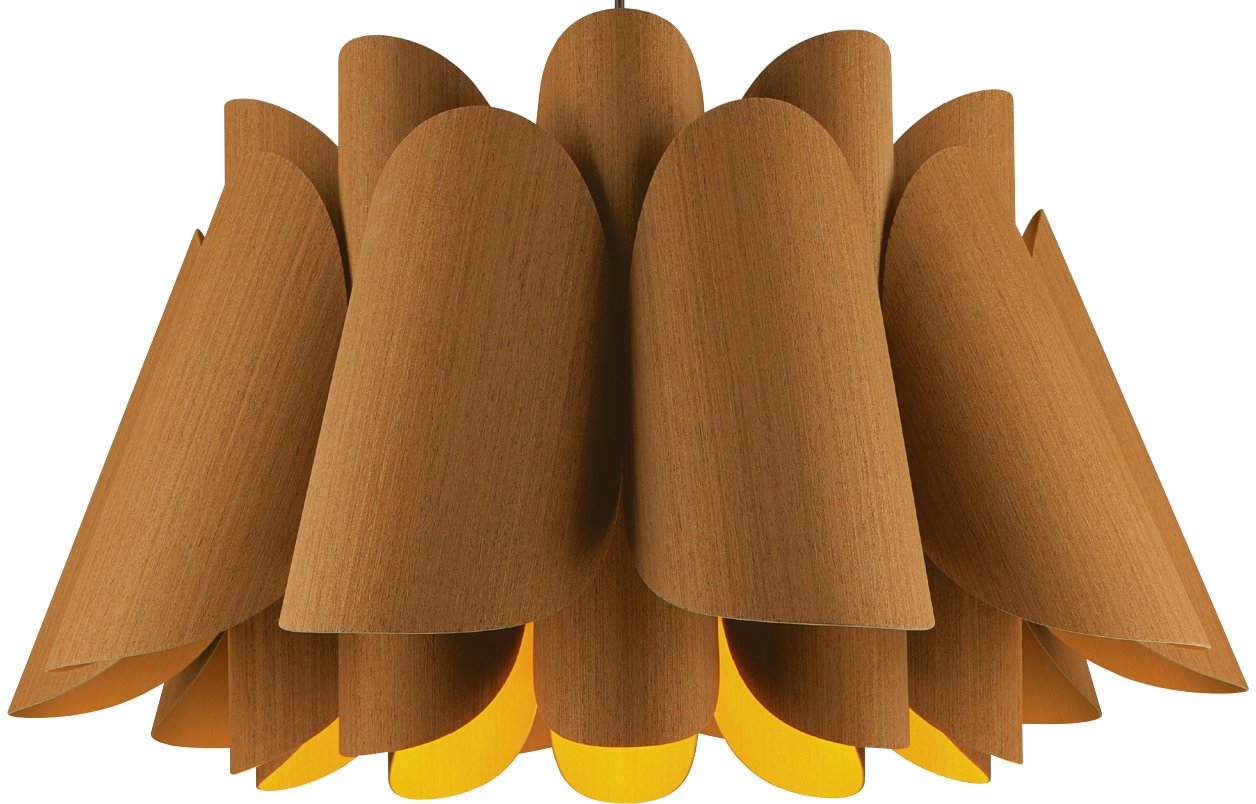

Federica

Part Number
WEP-FED-68 68 cm, 1 x light source