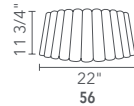

WEP-PAU-50 50 cm, 1 x light source

WEP-PAU-60 60 cm, 1 x light source

④ WEP-PAU-80 80 cm, 1 x light source

50

60

80

Part Number

- WEP-PAU-80OVL 80 cm oval, 2 x light source
- WEP-PAU-116OVL 116 cm oval, 3 x light source
- WEP-PAU-145OVL 145 cm oval, 4 x light source
- WEP-PAU-200OVL 200 cm oval, 5 x light source

Part Number

- WEP-REN-56M 56 cm medium, 1 x light source
- WEP-REN-80M 80 cm medium, 1 x light source

Part Number

- WEP-REN-56L 56 cm long, 1 x light source
- ④ WEP-REN-80L 80 cm long, 1 x light source
- ④ WEP-REN-116L 116 cm long, 3 x light source