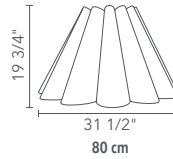

Sustainability

How to Build a WEP

WEP - LORA

Choose Size

Choose Light Source

LED

Choose CCT

Standard White
1000 lm, 3000K or 35000K