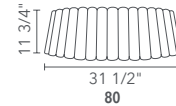

Renata

Part Number

- WEP-REN-30 30 cm, 1 x light source
- WEP-REN-30G 30 cm group, 7 x light source
- WEP-REN-32 32 cm, 1 x light source
- WEP-REN-56 56 cm, 1 x light source
- ④ WEP-REN-80 80 cm, 1 x light source
- WEP-REN-98 98 cm, 3 x light source
- ④ WEP-REN-116 116 cm, 3 x light source

Part Number

- WEP-REN-56M 56 cm medium, 1 x light source
- WEP-REN-80M 80 cm medium, 1 x light source

Part Number

- WEP-REN-56L 56 cm long, 1 x light source
- ④ WEP-REN-80L 80 cm long, 1 x light source
- ④ WEP-REN-116L 116 cm long, 3 x light source