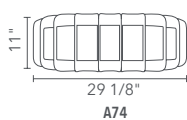

Camila

Part Number

WEP-CAM-56 56 cm, 1 x light source

WEP-CAM-67 67 cm, 1 x light source

WEP-CAM-78 78 cm, 1 x light source

Clarissa

Part Number

- WEP-CLA-75 75 cm, 1 x light source
- WEP-CLA-85 85 cm, 1 x light source
- WEP-CLA-A74 A74 cm, 1 x light source
- WEP-CLA-B130 B130 cm, 2 x light source
- WEP-CLA-C140 C140 cm, 3 x light source
- WEP-CLA-D170 D170 cm, 5 x light source