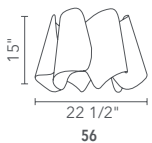

Camila

Part Number

WEP-CAM-56 56 cm, 1 x light source

WEP-CAM-67 67 cm, 1 x light source

WEP-CAM-78 78 cm, 1 x light source

Clarissa

Part Number

- WEP-CLA-75 75 cm, 1 x light source
- WEP-CLA-85 85 cm, 1 x light source
- WEP-CLA-A74 A74 cm, 1 x light source
- WEP-CLA-B130 B130 cm, 2 x light source
- WEP-CLA-C140 C140 cm, 3 x light source
- WEP-CLA-D170 D170 cm, 5 x light source