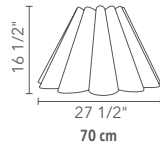

Sustainability

How to Build a WEP

WEP - LORA

Choose Size

Choose Light Source

LED

Choose CCT

Standard White
1000 lm, 3000K or 35000K