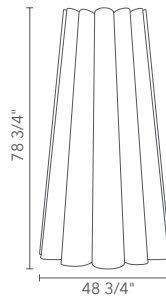

46

50

70

50

86

Lora

Part Number

- WEP-LOR-58 58 cm, 1 x light source
- WEP-LOR-70 70 cm, 1 x light source
- WEP-LOR-80 80 cm, 1 x light source
- WEP-LOR-105 105 cm, 1 x light source

Matilda

Part Number

WEP-MAT-44 44 cm, 1 x light source

WEP-MAT-68 68 cm, 1 x light source

Olivia

Part Number

WEP-OLI-39 39 cm, 1 x light source
 WEP-OLI-72 72 cm, 1 x light source

Part Number

WEP-OLI-39L 50 long cm, 1 x light source
 WEP-OLI-124L 124 long cm, 3 x light source

39

72

39L

124L

Paulina

Acoustic

Part Number

WEP-PAU-50 50 cm, 1 x light source

WEP-PAU-60 60 cm, 1 x light source

④ WEP-PAU-80 80 cm, 1 x light source

50

60

80

Part Number

- WEP-PAU-80OVL 80 cm oval, 2 x light source
- WEP-PAU-116OVL 116 cm oval, 3 x light source
- WEP-PAU-145OVL 145 cm oval, 4 x light source
- WEP-PAU-200OVL 200 cm oval, 5 x light source