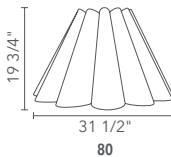

Federica

Part Number
WEP-FED-68 68 cm, 1 x light source

Julietta

Part Number

WEP-JUL-46 46 cm, 1 x light source
WEP-JUL-50 50 cm, 1 x light source
WEP-JUL-70 70 cm, 1 x light source

Part Number

WEP-JUL-50L 50 cm long, 1 x light source
WEP-JUL-86L 86 cm long, 1 x light source

46

50

70

50

86

Lora

Part Number

- WEP-LOR-58 58 cm, 1 x light source
- WEP-LOR-70 70 cm, 1 x light source
- WEP-LOR-80 80 cm, 1 x light source
- WEP-LOR-105 105 cm, 1 x light source

Matilda

Part Number

WEP-MAT-44 44 cm, 1 x light source

WEP-MAT-68 68 cm, 1 x light source

Olivia

Part Number

WEP-OLI-39 39 cm, 1 x light source
 WEP-OLI-72 72 cm, 1 x light source

Part Number