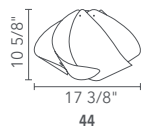

Federica

Part Number
WEP-FED-68 68 cm, 1 x light source

Julietta

Part Number

WEP-JUL-46 46 cm, 1 x light source
WEP-JUL-50 50 cm, 1 x light source
WEP-JUL-70 70 cm, 1 x light source

Part Number

WEP-JUL-50L 50 cm long, 1 x light source
WEP-JUL-86L 86 cm long, 1 x light source

46

50

70

50

86

Lora

Part Number

- WEP-LOR-58 58 cm, 1 x light source
- WEP-LOR-70 70 cm, 1 x light source
- WEP-LOR-80 80 cm, 1 x light source
- WEP-LOR-105 105 cm, 1 x light source

Matilda

Part Number

WEP-MAT-44 44 cm, 1 x light source

WEP-MAT-68 68 cm, 1 x light source

Olivia

Part Number

WEP-OLI-39 39 cm, 1 x light source
 WEP-OLI-72 72 cm, 1 x light source

Part Number