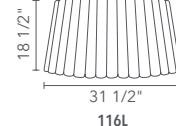

WEP-PAU-50 50 cm, 1 x light source

WEP-PAU-60 60 cm, 1 x light source

④ WEP-PAU-80 80 cm, 1 x light source

50

60

80

Part Number

- WEP-PAU-80OVL 80 cm oval, 2 x light source
- WEP-PAU-116OVL 116 cm oval, 3 x light source
- WEP-PAU-145OVL 145 cm oval, 4 x light source
- WEP-PAU-200OVL 200 cm oval, 5 x light source

Part Number

- WEP-REN-56M 56 cm medium, 1 x light source
- WEP-REN-80M 80 cm medium, 1 x light source

Part Number

- WEP-REN-56L 56 cm long, 1 x light source
- ④ WEP-REN-80L 80 cm long, 1 x light source
- ④ WEP-REN-116L 116 cm long, 3 x light source