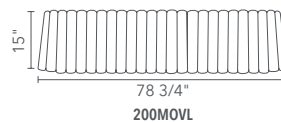

Oval

Part Number

WEP-REN-80OVL 80 cm oval, 2 x light source
WEP-REN-116OVL 116 cm oval, 3 x light source
WEP-REN-200OVL 200 cm oval, 3 x light source

Part Number

WEP-REN-200MOVL 200 cm medium oval, 5 x light source

Part Number

WEP-REN-60R 60 cm rectangle, 2 x light source
WEP-REN-100R 100 cm rectangle, 3 x light source