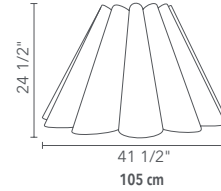

Sustainability

How to Build a WEP

WEP - LORA

Choose Size

Choose Light Source

LED

Choose CCT

Standard White
1000 lm, 3000K or 35000K