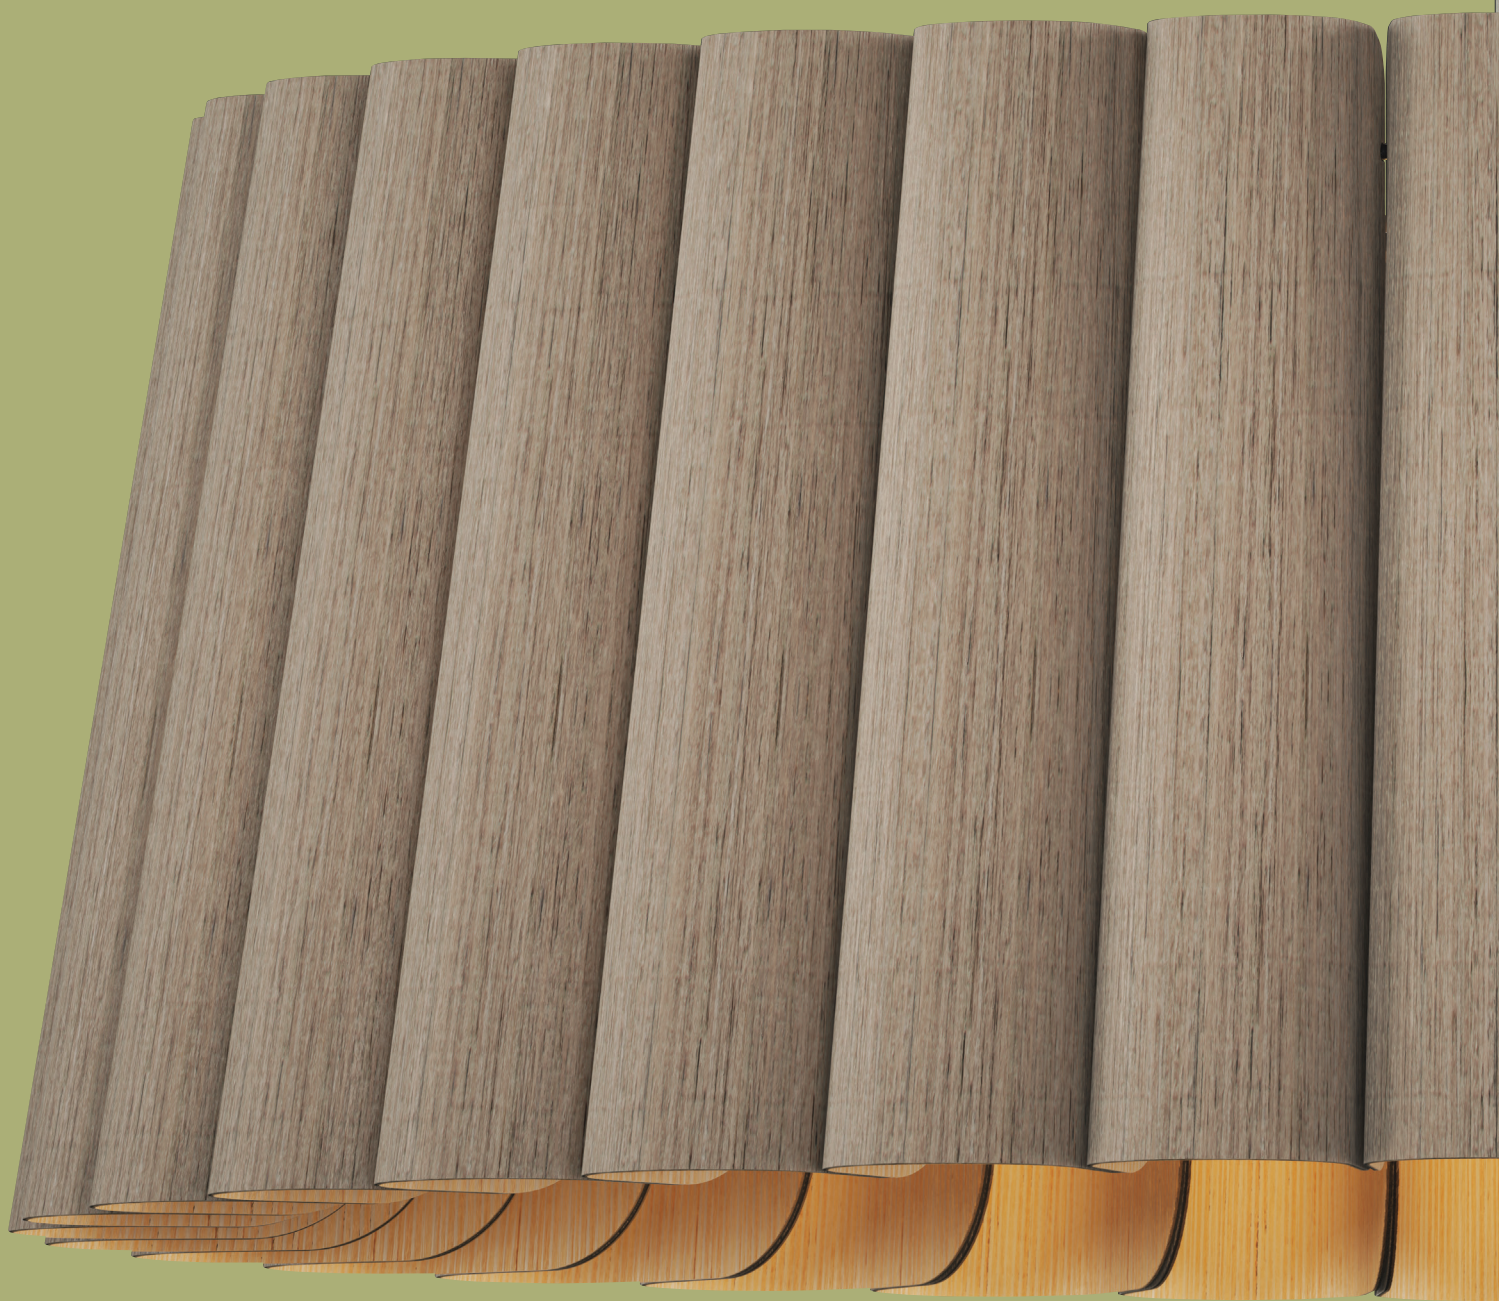

88 Maxwell Irvine, CA 92618 714.259.9959

BruckLighting.com