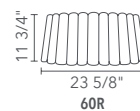

Oval

Part Number

WEP-REN-80OVL 80 cm oval, 2 x light source
WEP-REN-116OVL 116 cm oval, 3 x light source
WEP-REN-200OVL 200 cm oval, 3 x light source

Part Number

WEP-REN-200MOVL 200 cm medium oval, 5 x light source

Part Number

WEP-REN-60R 60 cm rectangle, 2 x light source
WEP-REN-100R 100 cm rectangle, 3 x light source