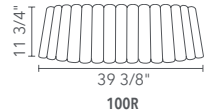

Oval

Part Number

WEP-REN-80OVL 80 cm oval, 2 x light source
WEP-REN-116OVL 116 cm oval, 3 x light source
WEP-REN-200OVL 200 cm oval, 3 x light source

Part Number

WEP-REN-200MOVL 200 cm medium oval, 5 x light source

Part Number

WEP-REN-60R 60 cm rectangle, 2 x light source
WEP-REN-100R 100 cm rectangle, 3 x light source