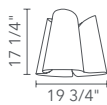

Part Number

WEP-EMI-60 60 cm, 1 x light source
 WEP-EMI-75 75 cm, 1 x light source
 WEP-EMI-160 160 cm, 3 x light source

Part Number

WEP-EMI-50L 50 cm long, 1 x light source
 WEP-EMI-100L 100 cm long, 1 x light source
 WEP-EMI-175L 175 cm long, 4 x light source

Federica

Part Number
WEP-FED-68 68 cm, 1 x light source

Julietta

Part Number

WEP-JUL-46 46 cm, 1 x light source
WEP-JUL-50 50 cm, 1 x light source
WEP-JUL-70 70 cm, 1 x light source

Part Number

WEP-JUL-50L 50 cm long, 1 x light source
WEP-JUL-86L 86 cm long, 1 x light source

46

50

70

50

86

Lora

Part Number

- WEP-LOR-58 58 cm, 1 x light source
- WEP-LOR-70 70 cm, 1 x light source
- WEP-LOR-80 80 cm, 1 x light source
- WEP-LOR-105 105 cm, 1 x light source