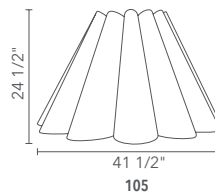

Federica

Part Number
WEP-FED-68 68 cm, 1 x light source

Julietta

Part Number

WEP-JUL-46 46 cm, 1 x light source
WEP-JUL-50 50 cm, 1 x light source
WEP-JUL-70 70 cm, 1 x light source

Part Number

WEP-JUL-50L 50 cm long, 1 x light source
WEP-JUL-86L 86 cm long, 1 x light source

46

50

70

50

86

Lora

Part Number

- WEP-LOR-58 58 cm, 1 x light source
- WEP-LOR-70 70 cm, 1 x light source
- WEP-LOR-80 80 cm, 1 x light source
- WEP-LOR-105 105 cm, 1 x light source

Matilda

Part Number

WEP-MAT-44 44 cm, 1 x light source

WEP-MAT-68 68 cm, 1 x light source

Olivia

Part Number

WEP-OLI-39 39 cm, 1 x light source
 WEP-OLI-72 72 cm, 1 x light source

Part Number