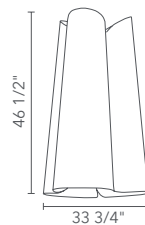

Federica

Part Number
WEP-FED-68 68 cm, 1 x light source

Julietta

Part Number

WEP-JUL-46 46 cm, 1 x light source
WEP-JUL-50 50 cm, 1 x light source
WEP-JUL-70 70 cm, 1 x light source

Part Number

WEP-JUL-50L 50 cm long, 1 x light source
WEP-JUL-86L 86 cm long, 1 x light source

46

50

70

50

86

Lora

Part Number

- WEP-LOR-58 58 cm, 1 x light source
- WEP-LOR-70 70 cm, 1 x light source
- WEP-LOR-80 80 cm, 1 x light source
- WEP-LOR-105 105 cm, 1 x light source

Matilda

Part Number

WEP-MAT-44 44 cm, 1 x light source

WEP-MAT-68 68 cm, 1 x light source

Olivia

Part Number

WEP-OLI-39 39 cm, 1 x light source
 WEP-OLI-72 72 cm, 1 x light source

Part Number