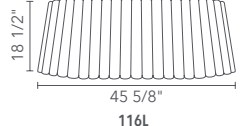

Renata

Part Number

- WEP-REN-30 30 cm, 1 x light source
- WEP-REN-30G 30 cm group, 7 x light source
- WEP-REN-32 32 cm, 1 x light source
- WEP-REN-56 56 cm, 1 x light source
- ④ WEP-REN-80 80 cm, 1 x light source
- WEP-REN-98 98 cm, 3 x light source
- ④ WEP-REN-116 116 cm, 3 x light source

Part Number

- WEP-REN-56M 56 cm medium, 1 x light source
- WEP-REN-80M 80 cm medium, 1 x light source

Part Number

- WEP-REN-56L 56 cm long, 1 x light source
- ④ WEP-REN-80L 80 cm long, 1 x light source
- ④ WEP-REN-116L 116 cm long, 3 x light source