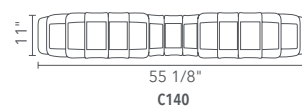

Camila

Part Number

WEP-CAM-56 56 cm, 1 x light source

WEP-CAM-67 67 cm, 1 x light source

WEP-CAM-78 78 cm, 1 x light source

Clarissa

Part Number

- WEP-CLA-75 75 cm, 1 x light source
- WEP-CLA-85 85 cm, 1 x light source
- WEP-CLA-A74 A74 cm, 1 x light source
- WEP-CLA-B130 B130 cm, 2 x light source
- WEP-CLA-C140 C140 cm, 3 x light source
- WEP-CLA-D170 D170 cm, 5 x light source