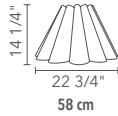

Sustainability

How to Build a WEP

WEP - LORA

Choose Size

Choose Light Source

LED

Choose CCT

Standard White
1000 lm, 3000K or 35000K