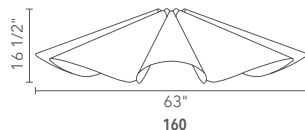

Part Number

WEP-DEL-60 60 cm, 1 x light source

WEP-DEL-80 80 cm, 1 x light source

④ WEP-DEL-100 100 cm, 1 x light source

④ WEP-DEL-160 160 cm, 1 x light source