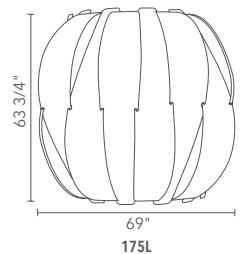

Camila

Part Number

WEP-CAM-56 56 cm, 1 x light source

WEP-CAM-67 67 cm, 1 x light source

WEP-CAM-78 78 cm, 1 x light source

Clarissa

Part Number

- WEP-CLA-75 75 cm, 1 x light source
- WEP-CLA-85 85 cm, 1 x light source
- WEP-CLA-A74 A74 cm, 1 x light source
- WEP-CLA-B130 B130 cm, 2 x light source
- WEP-CLA-C140 C140 cm, 3 x light source
- WEP-CLA-D170 D170 cm, 5 x light source

Delfina

Acoustic

Part Number

WEP-DEL-60 60 cm, 1 x light source

WEP-DEL-80 80 cm, 1 x light source

④ WEP-DEL-100 100 cm, 1 x light source

④ WEP-DEL-160 160 cm, 1 x light source

Emilia

Part Number

WEP-EMI-60 60 cm, 1 x light source
 WEP-EMI-75 75 cm, 1 x light source
 WEP-EMI-160 160 cm, 3 x light source

Part Number

WEP-EMI-50L 50 cm long, 1 x light source
 WEP-EMI-100L 100 cm long, 1 x light source
 WEP-EMI-175L 175 cm long, 4 x light source

Federica

Part Number
WEP-FED-68 68 cm, 1 x light source

Julietta

Part Number

WEP-JUL-46 46 cm, 1 x light source
WEP-JUL-50 50 cm, 1 x light source
WEP-JUL-70 70 cm, 1 x light source

Part Number

WEP-JUL-50L 50 cm long, 1 x light source
WEP-JUL-86L 86 cm long, 1 x light source