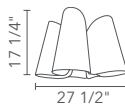

Julietta

Part Number

WEP-JUL-46 46 cm, 1 x light source
WEP-JUL-50 50 cm, 1 x light source
WEP-JUL-70 70 cm, 1 x light source

Part Number

WEP-JUL-50L 50 cm long, 1 x light source
WEP-JUL-86L 86 cm long, 1 x light source

46

50

70

50

86