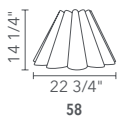

Federica

Part Number
WEP-FED-68 68 cm, 1 x light source

Julietta

Part Number

WEP-JUL-46 46 cm, 1 x light source
WEP-JUL-50 50 cm, 1 x light source
WEP-JUL-70 70 cm, 1 x light source

Part Number

WEP-JUL-50L 50 cm long, 1 x light source
WEP-JUL-86L 86 cm long, 1 x light source

46

50

70

50

86

Lora

Part Number

- WEP-LOR-58 58 cm, 1 x light source
- WEP-LOR-70 70 cm, 1 x light source
- WEP-LOR-80 80 cm, 1 x light source
- WEP-LOR-105 105 cm, 1 x light source

Matilda

Part Number

WEP-MAT-44 44 cm, 1 x light source

WEP-MAT-68 68 cm, 1 x light source

Olivia

Part Number

WEP-OLI-39 39 cm, 1 x light source
 WEP-OLI-72 72 cm, 1 x light source

Part Number