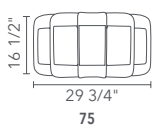

Camila

Part Number

WEP-CAM-56 56 cm, 1 x light source

WEP-CAM-67 67 cm, 1 x light source

WEP-CAM-78 78 cm, 1 x light source

Clarissa

Part Number

- WEP-CLA-75 75 cm, 1 x light source
- WEP-CLA-85 85 cm, 1 x light source
- WEP-CLA-A74 A74 cm, 1 x light source
- WEP-CLA-B130 B130 cm, 2 x light source
- WEP-CLA-C140 C140 cm, 3 x light source
- WEP-CLA-D170 D170 cm, 5 x light source