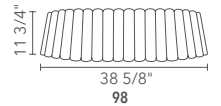

Renata

Part Number

- WEP-REN-30 30 cm, 1 x light source
- WEP-REN-30G 30 cm group, 7 x light source
- WEP-REN-32 32 cm, 1 x light source
- WEP-REN-56 56 cm, 1 x light source
- ④ WEP-REN-80 80 cm, 1 x light source
- WEP-REN-98 98 cm, 3 x light source
- ④ WEP-REN-116 116 cm, 3 x light source

Part Number

- WEP-REN-56M 56 cm medium, 1 x light source
- WEP-REN-80M 80 cm medium, 1 x light source

Part Number

- WEP-REN-56L 56 cm long, 1 x light source
- ④ WEP-REN-80L 80 cm long, 1 x light source
- ④ WEP-REN-116L 116 cm long, 3 x light source