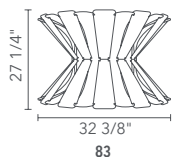

Part Number

- WEP-REN-56M 56 cm medium, 1 x light source
- WEP-REN-80M 80 cm medium, 1 x light source

Part Number

- WEP-REN-56L 56 cm long, 1 x light source
- ④ WEP-REN-80L 80 cm long, 1 x light source
- ④ WEP-REN-116L 116 cm long, 3 x light source

Oval

Part Number

WEP-REN-80OVL 80 cm oval, 2 x light source
 WEP-REN-116OVL 116 cm oval, 3 x light source
 WEP-REN-200OVL 200 cm oval, 3 x light source

Part Number

WEP-REN-200MOVL 200 cm medium oval, 5 x light source

Part Number

WEP-REN-60R 60 cm rectangle, 2 x light source
 WEP-REN-100R 100 cm rectangle, 3 x light source

Simona

Part Number

WEP-SIM-83 83 cm, 1 x light source
WEP-SIM-122 122 cm, 1 x light source

ACOUSTIC