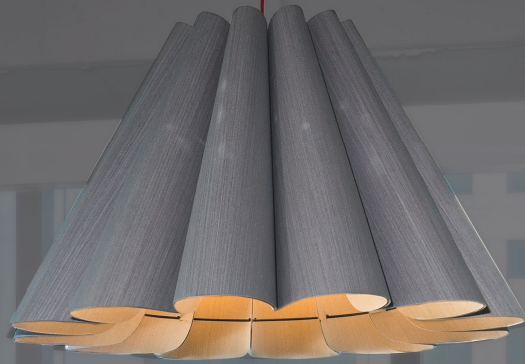

Handcrafted Design

The natural characteristics of the wood inspire each WEPlight shade. From the hearts and souls of the designers, each light shade is made from nature, with time-honored techniques.

Sourcing only local Argentine reclaimed wood, WEP Light streamlined production to ensure sustainability, with each fixture made to order. By minimizing material waste, WEP has nearly eliminated its environmental footprint.

Sustainability