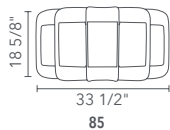

Camila

Part Number

WEP-CAM-56 56 cm, 1 x light source

WEP-CAM-67 67 cm, 1 x light source

WEP-CAM-78 78 cm, 1 x light source

Clarissa

Part Number

- WEP-CLA-75 75 cm, 1 x light source
- WEP-CLA-85 85 cm, 1 x light source
- WEP-CLA-A74 A74 cm, 1 x light source
- WEP-CLA-B130 B130 cm, 2 x light source
- WEP-CLA-C140 C140 cm, 3 x light source
- WEP-CLA-D170 D170 cm, 5 x light source