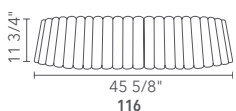

Renata

Part Number

- WEP-REN-30 30 cm, 1 x light source
- WEP-REN-30G 30 cm group, 7 x light source
- WEP-REN-32 32 cm, 1 x light source
- WEP-REN-56 56 cm, 1 x light source
- ④ WEP-REN-80 80 cm, 1 x light source
- WEP-REN-98 98 cm, 3 x light source
- ④ WEP-REN-116 116 cm, 3 x light source

Part Number

- WEP-REN-56M 56 cm medium, 1 x light source
- WEP-REN-80M 80 cm medium, 1 x light source

Part Number

- WEP-REN-56L 56 cm long, 1 x light source
- ④ WEP-REN-80L 80 cm long, 1 x light source
- ④ WEP-REN-116L 116 cm long, 3 x light source