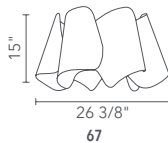

Camila

Part Number

WEP-CAM-56 56 cm, 1 x light source

WEP-CAM-67 67 cm, 1 x light source

WEP-CAM-78 78 cm, 1 x light source

Clarissa

Part Number

- WEP-CLA-75 75 cm, 1 x light source
- WEP-CLA-85 85 cm, 1 x light source
- WEP-CLA-A74 A74 cm, 1 x light source
- WEP-CLA-B130 B130 cm, 2 x light source
- WEP-CLA-C140 C140 cm, 3 x light source
- WEP-CLA-D170 D170 cm, 5 x light source