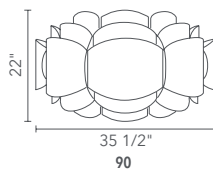

Camila

Part Number

WEP-CAM-56 56 cm, 1 x light source

WEP-CAM-67 67 cm, 1 x light source

WEP-CAM-78 78 cm, 1 x light source

Clarissa

Part Number

- WEP-CLA-75 75 cm, 1 x light source
- WEP-CLA-85 85 cm, 1 x light source
- WEP-CLA-A74 A74 cm, 1 x light source
- WEP-CLA-B130 B130 cm, 2 x light source
- WEP-CLA-C140 C140 cm, 3 x light source
- WEP-CLA-D170 D170 cm, 5 x light source