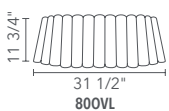

Oval

Part Number

WEP-REN-80OVL 80 cm oval, 2 x light source
WEP-REN-116OVL 116 cm oval, 3 x light source
WEP-REN-200OVL 200 cm oval, 3 x light source

Part Number

WEP-REN-200MOVL 200 cm medium oval, 5 x light source

Part Number

WEP-REN-60R 60 cm rectangle, 2 x light source
WEP-REN-100R 100 cm rectangle, 3 x light source