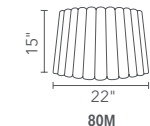

WEP-PAU-50 50 cm, 1 x light source

WEP-PAU-60 60 cm, 1 x light source

④ WEP-PAU-80 80 cm, 1 x light source

50

60

80

Part Number

- WEP-PAU-80OVL 80 cm oval, 2 x light source
- WEP-PAU-116OVL 116 cm oval, 3 x light source
- WEP-PAU-145OVL 145 cm oval, 4 x light source
- WEP-PAU-200OVL 200 cm oval, 5 x light source

Part Number

- WEP-REN-56M 56 cm medium, 1 x light source
- WEP-REN-80M 80 cm medium, 1 x light source

Part Number

- WEP-REN-56L 56 cm long, 1 x light source
- ④ WEP-REN-80L 80 cm long, 1 x light source
- ④ WEP-REN-116L 116 cm long, 3 x light source