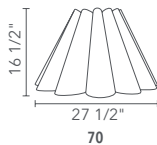

Federica

Part Number
WEP-FED-68 68 cm, 1 x light source

Julietta

Part Number

WEP-JUL-46 46 cm, 1 x light source
WEP-JUL-50 50 cm, 1 x light source
WEP-JUL-70 70 cm, 1 x light source

Part Number

WEP-JUL-50L 50 cm long, 1 x light source
WEP-JUL-86L 86 cm long, 1 x light source

46

50

70

50

86

Lora

Part Number

- WEP-LOR-58 58 cm, 1 x light source
- WEP-LOR-70 70 cm, 1 x light source
- WEP-LOR-80 80 cm, 1 x light source
- WEP-LOR-105 105 cm, 1 x light source

Matilda

Part Number

WEP-MAT-44 44 cm, 1 x light source

WEP-MAT-68 68 cm, 1 x light source

Olivia

Part Number

WEP-OLI-39 39 cm, 1 x light source
 WEP-OLI-72 72 cm, 1 x light source

Part Number