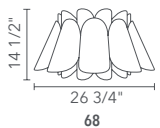

Camila

Part Number

WEP-CAM-56 56 cm, 1 x light source

WEP-CAM-67 67 cm, 1 x light source

WEP-CAM-78 78 cm, 1 x light source

Clarissa

Part Number

- WEP-CLA-75 75 cm, 1 x light source
- WEP-CLA-85 85 cm, 1 x light source
- WEP-CLA-A74 A74 cm, 1 x light source
- WEP-CLA-B130 B130 cm, 2 x light source
- WEP-CLA-C140 C140 cm, 3 x light source
- WEP-CLA-D170 D170 cm, 5 x light source

Part Number

WEP-EMI-60 60 cm, 1 x light source
 WEP-EMI-75 75 cm, 1 x light source
 WEP-EMI-160 160 cm, 3 x light source

Part Number

WEP-EMI-50L 50 cm long, 1 x light source
 WEP-EMI-100L 100 cm long, 1 x light source
 WEP-EMI-175L 175 cm long, 4 x light source

Federica

Part Number
WEP-FED-68 68 cm, 1 x light source

Julietta

Part Number

WEP-JUL-46 46 cm, 1 x light source
WEP-JUL-50 50 cm, 1 x light source
WEP-JUL-70 70 cm, 1 x light source

Part Number

WEP-JUL-50L 50 cm long, 1 x light source
WEP-JUL-86L 86 cm long, 1 x light source