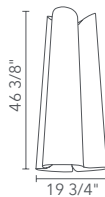

Part Number

WEP-EMI-60 60 cm, 1 x light source
 WEP-EMI-75 75 cm, 1 x light source
 WEP-EMI-160 160 cm, 3 x light source

Part Number

WEP-EMI-50L 50 cm long, 1 x light source
 WEP-EMI-100L 100 cm long, 1 x light source
 WEP-EMI-175L 175 cm long, 4 x light source

Federica

Part Number
WEP-FED-68 68 cm, 1 x light source

Julietta

Part Number

WEP-JUL-46 46 cm, 1 x light source
WEP-JUL-50 50 cm, 1 x light source
WEP-JUL-70 70 cm, 1 x light source

Part Number

WEP-JUL-50L 50 cm long, 1 x light source
WEP-JUL-86L 86 cm long, 1 x light source

46

50

70

50

86

Lora

Part Number

- WEP-LOR-58 58 cm, 1 x light source
- WEP-LOR-70 70 cm, 1 x light source
- WEP-LOR-80 80 cm, 1 x light source
- WEP-LOR-105 105 cm, 1 x light source