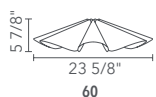

Part Number

WEP-DEL-60 60 cm, 1 x light source

WEP-DEL-80 80 cm, 1 x light source

④ WEP-DEL-100 100 cm, 1 x light source

④ WEP-DEL-160 160 cm, 1 x light source