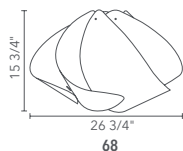

Federica

Part Number
WEP-FED-68 68 cm, 1 x light source

Julietta

Part Number

WEP-JUL-46 46 cm, 1 x light source
WEP-JUL-50 50 cm, 1 x light source
WEP-JUL-70 70 cm, 1 x light source

Part Number

WEP-JUL-50L 50 cm long, 1 x light source
WEP-JUL-86L 86 cm long, 1 x light source

46

50

70

50

86

Lora

Part Number

- WEP-LOR-58 58 cm, 1 x light source
- WEP-LOR-70 70 cm, 1 x light source
- WEP-LOR-80 80 cm, 1 x light source
- WEP-LOR-105 105 cm, 1 x light source

Matilda

Part Number

WEP-MAT-44 44 cm, 1 x light source

WEP-MAT-68 68 cm, 1 x light source

Olivia

Part Number

WEP-OLI-39 39 cm, 1 x light source
 WEP-OLI-72 72 cm, 1 x light source

Part Number