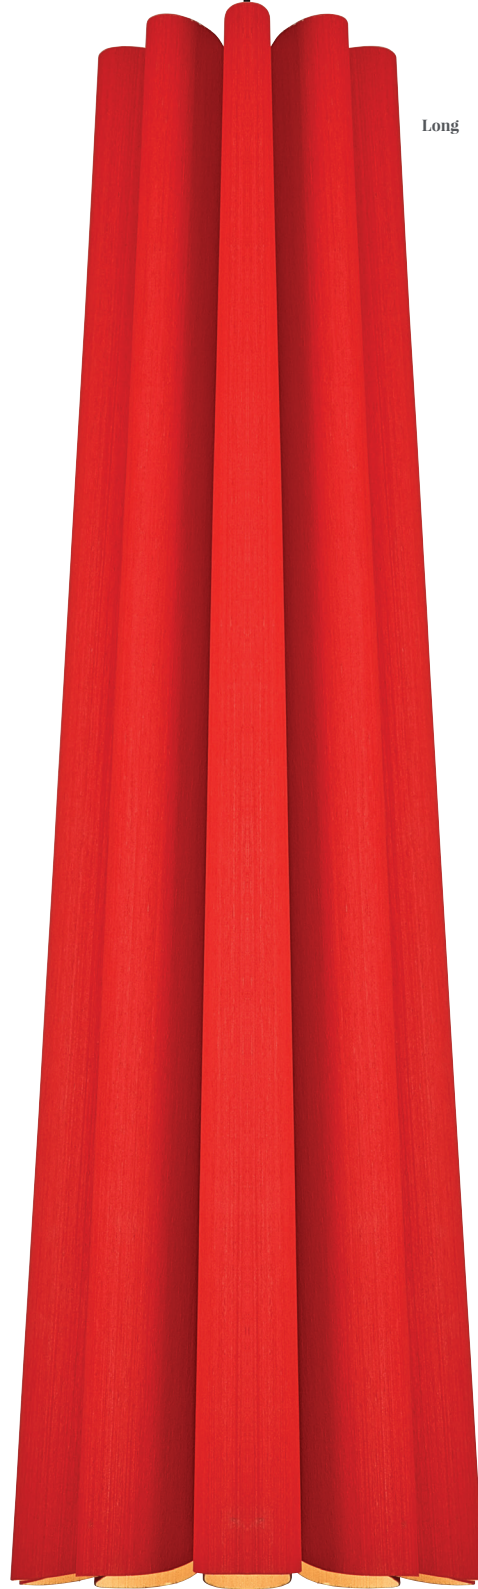

Matilda

Part Number

WEP-MAT-44 44 cm, 1 x light source

WEP-MAT-68 68 cm, 1 x light source

Olivia

Part Number

WEP-OLI-39 39 cm, 1 x light source
 WEP-OLI-72 72 cm, 1 x light source

Part Number