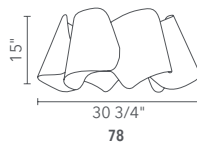

Camila

Part Number

WEP-CAM-56 56 cm, 1 x light source

WEP-CAM-67 67 cm, 1 x light source

WEP-CAM-78 78 cm, 1 x light source

Clarissa

Part Number

- WEP-CLA-75 75 cm, 1 x light source
- WEP-CLA-85 85 cm, 1 x light source
- WEP-CLA-A74 A74 cm, 1 x light source
- WEP-CLA-B130 B130 cm, 2 x light source
- WEP-CLA-C140 C140 cm, 3 x light source
- WEP-CLA-D170 D170 cm, 5 x light source