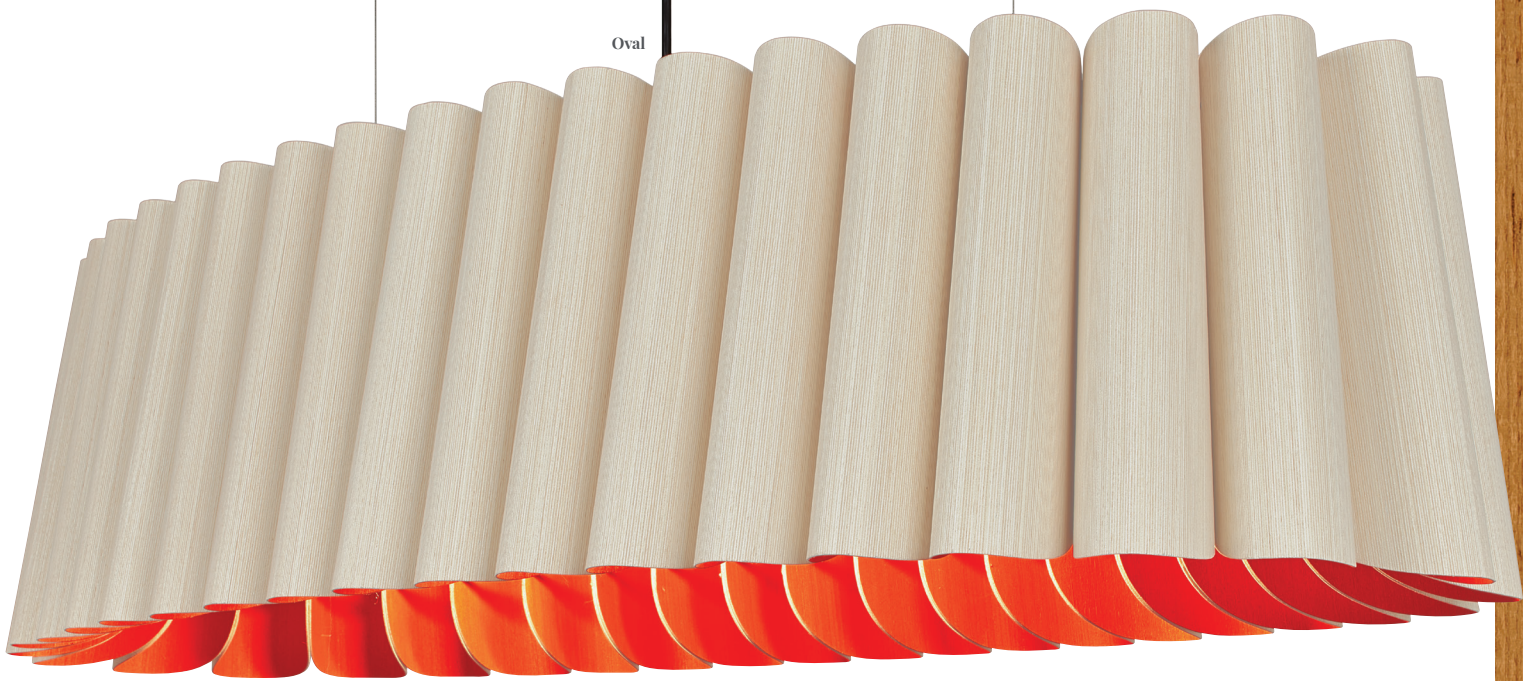

Oval

Part Number

WEP-REN-80OVL 80 cm oval, 2 x light source
WEP-REN-116OVL 116 cm oval, 3 x light source
WEP-REN-200OVL 200 cm oval, 3 x light source

Part Number

WEP-REN-200MOVL 200 cm medium oval, 5 x light source

Part Number

WEP-REN-60R 60 cm rectangle, 2 x light source
WEP-REN-100R 100 cm rectangle, 3 x light source