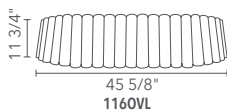

Oval

Part Number

WEP-REN-80OVL 80 cm oval, 2 x light source
WEP-REN-116OVL 116 cm oval, 3 x light source
WEP-REN-200OVL 200 cm oval, 3 x light source

Part Number

WEP-REN-200MOVL 200 cm medium oval, 5 x light source

Part Number

WEP-REN-60R 60 cm rectangle, 2 x light source
WEP-REN-100R 100 cm rectangle, 3 x light source