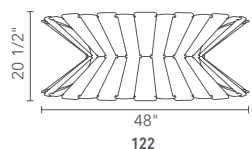

Oval

Part Number

WEP-REN-80OVL 80 cm oval, 2 x light source
 WEP-REN-116OVL 116 cm oval, 3 x light source
 WEP-REN-200OVL 200 cm oval, 3 x light source

Part Number

WEP-REN-200MOVL 200 cm medium oval, 5 x light source

Part Number

WEP-REN-60R 60 cm rectangle, 2 x light source
 WEP-REN-100R 100 cm rectangle, 3 x light source

Simona

Part Number

WEP-SIM-83 83 cm, 1 x light source
WEP-SIM-122 122 cm, 1 x light source

ACOUSTIC