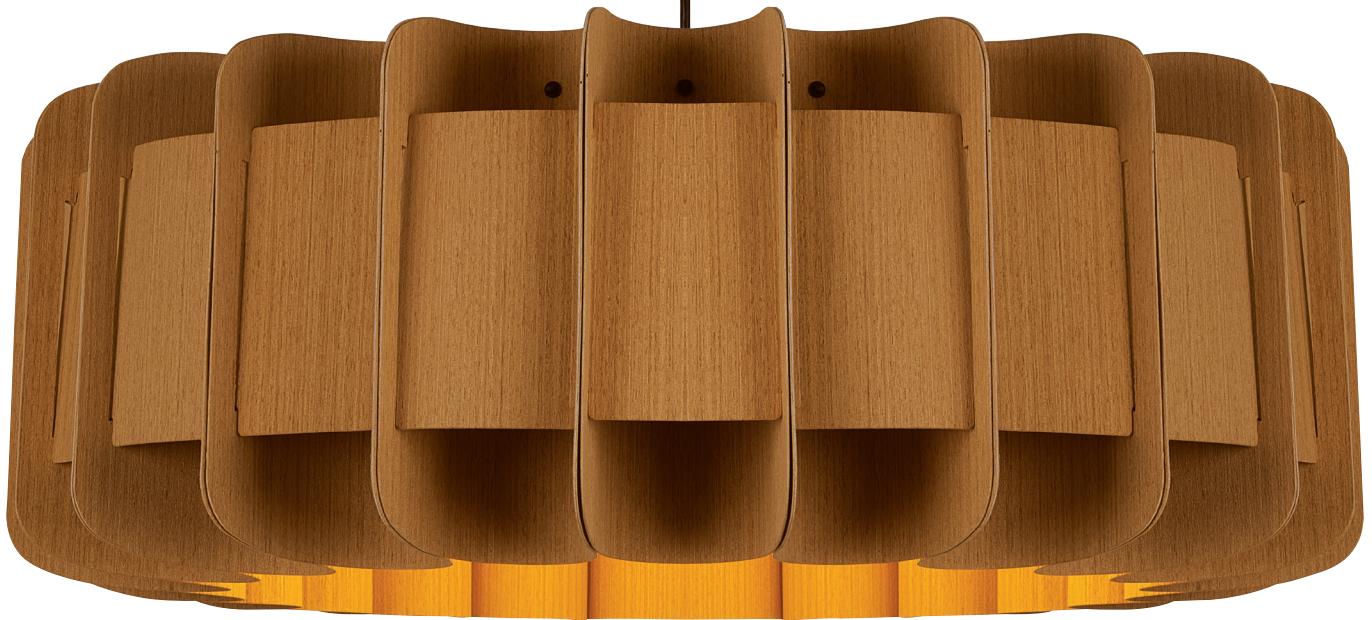

Camila

Part Number

WEP-CAM-56 56 cm, 1 x light source

WEP-CAM-67 67 cm, 1 x light source

WEP-CAM-78 78 cm, 1 x light source

Clarissa

Part Number

- WEP-CLA-75 75 cm, 1 x light source
- WEP-CLA-85 85 cm, 1 x light source
- WEP-CLA-A74 A74 cm, 1 x light source
- WEP-CLA-B130 B130 cm, 2 x light source
- WEP-CLA-C140 C140 cm, 3 x light source
- WEP-CLA-D170 D170 cm, 5 x light source