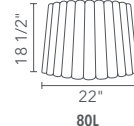

WEP-PAU-50 50 cm, 1 x light source

WEP-PAU-60 60 cm, 1 x light source

④ WEP-PAU-80 80 cm, 1 x light source

50

60

80

Part Number

- WEP-PAU-80OVL 80 cm oval, 2 x light source
- WEP-PAU-116OVL 116 cm oval, 3 x light source
- WEP-PAU-145OVL 145 cm oval, 4 x light source
- WEP-PAU-200OVL 200 cm oval, 5 x light source

Part Number

- WEP-REN-56M 56 cm medium, 1 x light source
- WEP-REN-80M 80 cm medium, 1 x light source

Part Number

- WEP-REN-56L 56 cm long, 1 x light source
- ④ WEP-REN-80L 80 cm long, 1 x light source
- ④ WEP-REN-116L 116 cm long, 3 x light source