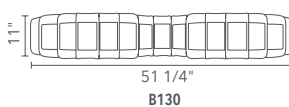

Camila

Part Number

WEP-CAM-56 56 cm, 1 x light source

WEP-CAM-67 67 cm, 1 x light source

WEP-CAM-78 78 cm, 1 x light source

Clarissa

Part Number

- WEP-CLA-75 75 cm, 1 x light source
- WEP-CLA-85 85 cm, 1 x light source
- WEP-CLA-A74 A74 cm, 1 x light source
- WEP-CLA-B130 B130 cm, 2 x light source
- WEP-CLA-C140 C140 cm, 3 x light source
- WEP-CLA-D170 D170 cm, 5 x light source