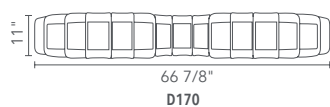

Camila

Part Number

WEP-CAM-56 56 cm, 1 x light source

WEP-CAM-67 67 cm, 1 x light source

WEP-CAM-78 78 cm, 1 x light source

Clarissa

Part Number

- WEP-CLA-75 75 cm, 1 x light source
- WEP-CLA-85 85 cm, 1 x light source
- WEP-CLA-A74 A74 cm, 1 x light source
- WEP-CLA-B130 B130 cm, 2 x light source
- WEP-CLA-C140 C140 cm, 3 x light source
- WEP-CLA-D170 D170 cm, 5 x light source