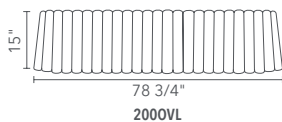

Oval

Part Number

WEP-REN-80OVL 80 cm oval, 2 x light source
WEP-REN-116OVL 116 cm oval, 3 x light source
WEP-REN-200OVL 200 cm oval, 3 x light source

Part Number

WEP-REN-200MOVL 200 cm medium oval, 5 x light source

Part Number

WEP-REN-60R 60 cm rectangle, 2 x light source
WEP-REN-100R 100 cm rectangle, 3 x light source