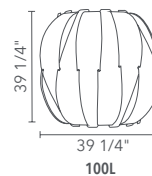

Emilia

Part Number

WEP-EMI-60 60 cm, 1 x light source
WEP-EMI-75 75 cm, 1 x light source
WEP-EMI-160 160 cm, 3 x light source

Part Number

WEP-EMI-50L 50 cm long, 1 x light source
WEP-EMI-100L 100 cm long, 1 x light source
WEP-EMI-175L 175 cm long, 4 x light source