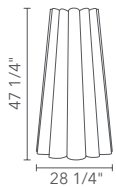

Federica

Part Number
WEP-FED-68 68 cm, 1 x light source

Julietta

Part Number

WEP-JUL-46 46 cm, 1 x light source
WEP-JUL-50 50 cm, 1 x light source
WEP-JUL-70 70 cm, 1 x light source

Part Number

WEP-JUL-50L 50 cm long, 1 x light source
WEP-JUL-86L 86 cm long, 1 x light source

46

50

70

50

86

Lora

Part Number

- WEP-LOR-58 58 cm, 1 x light source
- WEP-LOR-70 70 cm, 1 x light source
- WEP-LOR-80 80 cm, 1 x light source
- WEP-LOR-105 105 cm, 1 x light source

Matilda

Part Number

WEP-MAT-44 44 cm, 1 x light source

WEP-MAT-68 68 cm, 1 x light source

Olivia

Part Number

WEP-OLI-39 39 cm, 1 x light source
 WEP-OLI-72 72 cm, 1 x light source

Part Number

WEP-OLI-39L 50 long cm, 1 x light source
 WEP-OLI-124L 124 long cm, 3 x light source

39

72

39L

124L

Paulina

Acoustic

Part Number