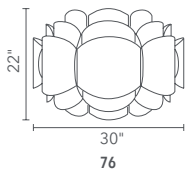

Camila

Part Number

WEP-CAM-56 56 cm, 1 x light source

WEP-CAM-67 67 cm, 1 x light source

WEP-CAM-78 78 cm, 1 x light source

Clarissa

Part Number

- WEP-CLA-75 75 cm, 1 x light source
- WEP-CLA-85 85 cm, 1 x light source
- WEP-CLA-A74 A74 cm, 1 x light source
- WEP-CLA-B130 B130 cm, 2 x light source
- WEP-CLA-C140 C140 cm, 3 x light source
- WEP-CLA-D170 D170 cm, 5 x light source