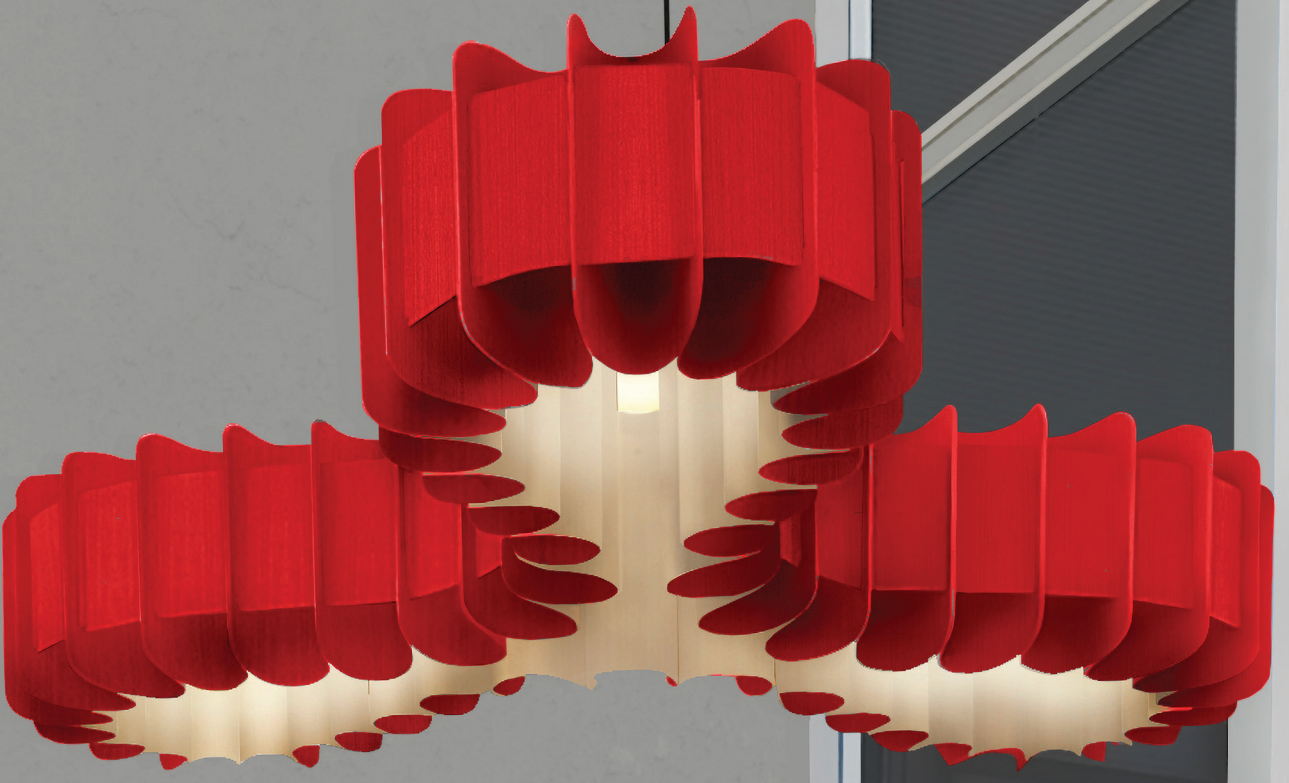

BRUCK

WEPLIGHT

WEPLIGHT

In 2001, designer Marcelo Dabini created WEPLight, a sustainable, real wood lighting fixture. The pure beauty of the wood grain ensures the unique quality of each shade. Every fixture has such a unique character that it is nothing short of art.

Camila

Part Number

WEP-CAM-56 56 cm, 1 x light source

WEP-CAM-67 67 cm, 1 x light source

WEP-CAM-78 78 cm, 1 x light source

Clarissa

Part Number

- WEP-CLA-75 75 cm, 1 x light source
- WEP-CLA-85 85 cm, 1 x light source
- WEP-CLA-A74 A74 cm, 1 x light source
- WEP-CLA-B130 B130 cm, 2 x light source
- WEP-CLA-C140 C140 cm, 3 x light source
- WEP-CLA-D170 D170 cm, 5 x light source