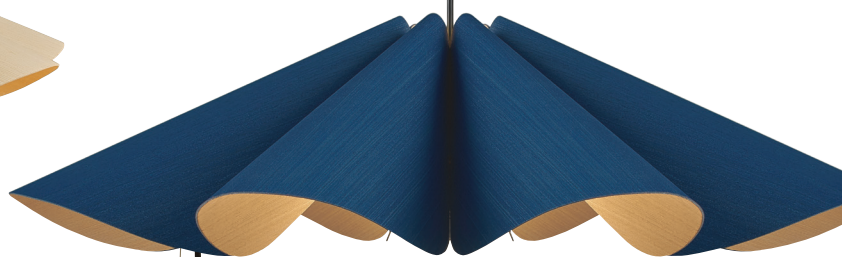

Delfina

Acoustic

Part Number

WEP-DEL-60 60 cm, 1 x light source

WEP-DEL-80 80 cm, 1 x light source

④ WEP-DEL-100 100 cm, 1 x light source

④ WEP-DEL-160 160 cm, 1 x light source