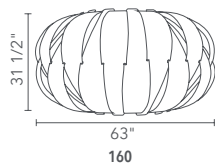

Part Number

WEP-EMI-50L 50 cm long, 1 x light source
WEP-EMI-100L 100 cm long, 1 x light source
WEP-EMI-175L 175 cm long, 4 x light source