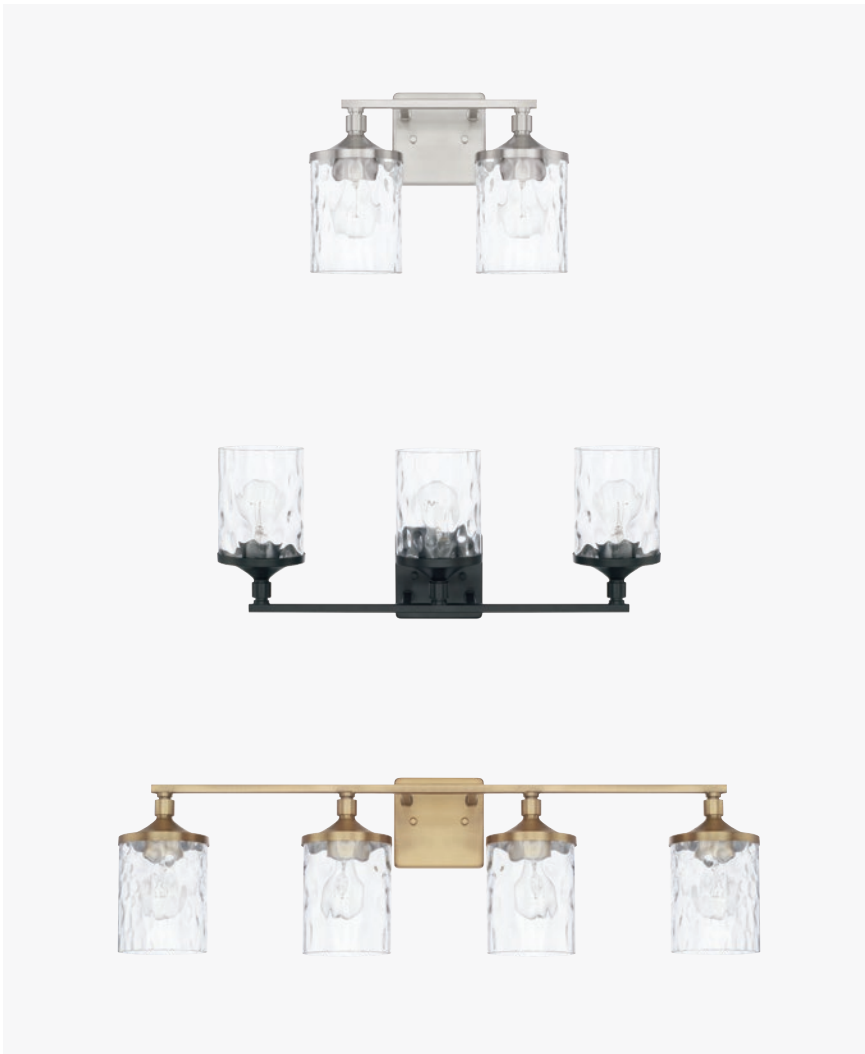

38"W x 40"H
Hanging Height: 44"-166"
120" Chain; 144" Wire
Canopy: 5"W x 0.75"H
9 - 100 Watt E26 Medium
Clear Water Glass

COLTON 5-LIGHT CHANDELIER

- ▲ **428851AD-451** *Aged Brass*
- 428851BN-451** *Brushed Nickel*
- 428851BZ-451** *Bronze*
- 428851MB-451** *Matte Black*

28"W x 26.5"H
Hanging Height: 30"-149"
120" Chain; 144" Wire
Canopy: 5"W x 0.75"H
5 - 100 Watt E26 Medium
Clear Water Glass

AGED BRASS, BRONZE, BRUSHED NICKEL OR MATTE BLACK

COLTON SCONCE

- ◀ **628811BZ-451** *Bronze*
- 628811AD-451** *Aged Brass*
- 628811BN-451** *Brushed Nickel*
- 628811MB-451** *Matte Black*

5"W x 17.25"H x 6.25"E
 Backplate: 5"W x 5"H x 0.75"E
 Ctr/top: 10" Ctr/btm: 7"
 1 - 100 Watt E26 Medium
 Clear Water Glass
 Damp Rated

COLTON 2-LIGHT VANITY

- ◀ **128821BN-451** *Brushed Nickel*
- 128821AD-451** *Aged Brass*
- 128821BZ-451** *Bronze*
- 128821MB-451** *Matte Black*