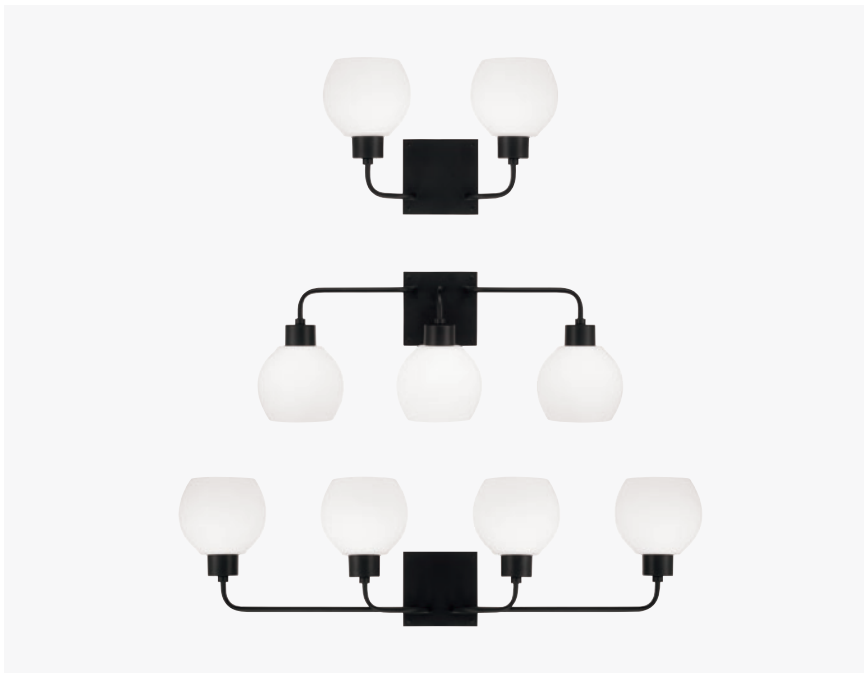

TANNER 2-LIGHT VANITY

- ◀ **120021MB-540** *Matte Black*
- 15"W x 9.75"H x 7"E
- Backplate: 5"W x 5"H x 0.75"E
- Ctr/top: 2.75" Ctr/btm: 7"
- 2 - 100 Watt E26 Medium
- Soft White Glass
- Damp Rated

TANNER 3-LIGHT VANITY

- ◀ **120031MB-540** *Matte Black*
- 24.5"W x 9.75"H x 7"E
- 3 - 100 Watt E26 Medium

TANNER 4-LIGHT VANITY

- ◀ **120041MB-540** *Matte Black*
- 34"W x 9.75"H x 7.75"E
- 4 - 100 Watt E26 Medium

AVAILABLE IN THESE FINISHES:

Bronze (BZ)

Brushed Nickel (BN)

Matte Black (MB)