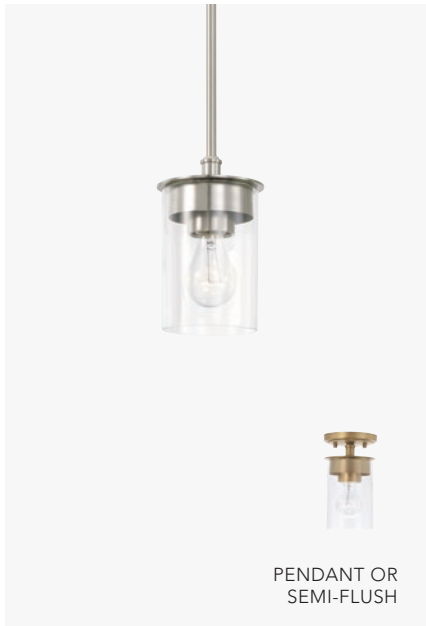

32.5"W x 9.5"H x 6.5"E
4 - 100 Watt E26 Medium

AVAILABLE IN THESE FINISHES:

Aged Brass (AD)

Brushed Nickel (BN)

Matte Black (MB)

MASON 5-LIGHT CHANDELIER

- ▶ **446851MB-532** *Matte Black*
- 446851AD-532** *Aged Brass*
- 446851BN-532** *Brushed Nickel*

26"W x 23.5"H
Hanging Height: 27.5" -149.5"
120" Chain; 144" Wire
Canopy: 5"W x 0.75"H
5 - 100 Watt E26 Medium
Clear Glass

MASON SCONCE

- ▶ **646811MB-532** *Matte Black*
- 646811AD-532** *Aged Brass*
- 646811BN-532** *Brushed Nickel*

5"W x 13"H x 6.25"E
Backplate: 5"W x 5"H x 0.75"E
Ctr/top: 5" Ctr/btm: 8"
1 - 100 Watt E26 Medium
Clear Glass
Damp Rated

AGED BRASS, BRUSHED NICKEL OR MATTE BLACK

MASON MINI DUAL MOUNT

- ◀ **246811BN-532** *Brushed Nickel*
- 246811AD-532** *Aged Brass*
- 246811MB-532** *Matte Black*

5"W x 7.75"H
 Hanging Height: 8.5"-2.75"
 120" Chain; 144" Wire
 Rods Included 6" (2) & 12" (2)
 1 - 100 Watt E26 Medium
 Clear Glass
 Convertible Dual Mount

MASON DUAL MOUNT

- ◀ **246812AD** *Aged Brass*
- 246812BN** *Brushed Nickel*
- 246812MB** *Matte Black*