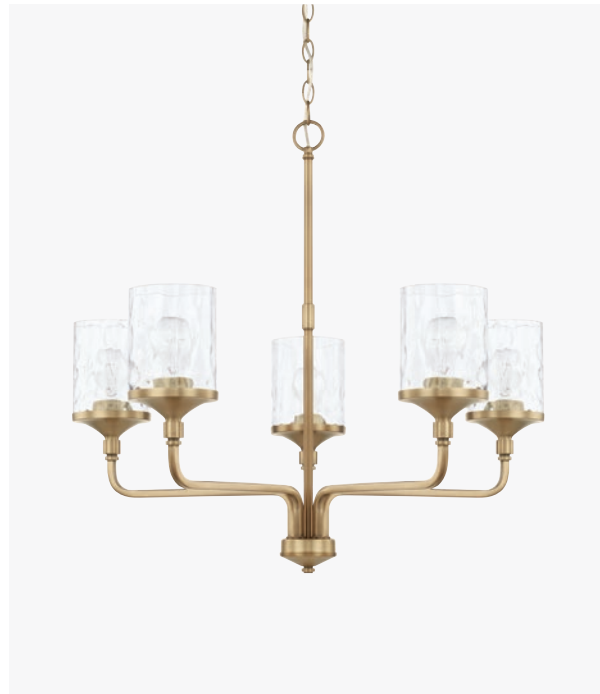

CARTER PENDANT

- ▲ **339311BZ** *Bronze*
- 339311BN** *Brushed Nickel*
- 339311MB** *Matte Black*

10"W x 14"H
 Hanging Height: 18"-140"
 120" Chain; 144" Wire
 Canopy: 5"W x 0.75"H
 1 - 100 Watt E26 Medium
 Clear Seeded Glass

AVAILABLE IN THESE FINISHES:

Bronze (BZ)

Brushed Nickel (BN)

Matte Black (MB)

COLTON

AGED BRASS, BRONZE, BRUSHED NICKEL OR MATTE BLACK

COLTON 9-LIGHT CHANDELIER

- ▲ **428891BZ-451** *Bronze*
- 428891AD-451** *Aged Brass*
- 428891BN-451** *Brushed Nickel*
- 428891MB-451** *Matte Black*

38"W x 40"H
Hanging Height: 44"-166"
120" Chain; 144" Wire
Canopy: 5"W x 0.75"H
9 - 100 Watt E26 Medium
Clear Water Glass

COLTON 5-LIGHT CHANDELIER

- ▲ **428851AD-451** *Aged Brass*
- 428851BN-451** *Brushed Nickel*
- 428851BZ-451** *Bronze*
- 428851MB-451** *Matte Black*

28"W x 26.5"H
Hanging Height: 30"-149"
120" Chain; 144" Wire
Canopy: 5"W x 0.75"H
5 - 100 Watt E26 Medium
Clear Water Glass

AGED BRASS, BRONZE, BRUSHED NICKEL OR MATTE BLACK

COLTON SCONCE

- ◀ **628811BZ-451** *Bronze*
- 628811AD-451** *Aged Brass*
- 628811BN-451** *Brushed Nickel*
- 628811MB-451** *Matte Black*