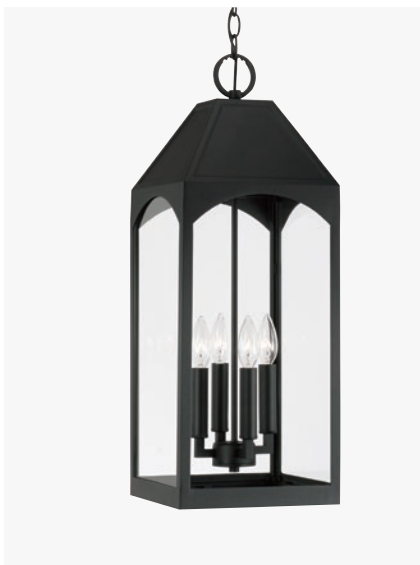

BURTON HANGING LANTERN

▲ **946342BK** *Black*
9.75"W x 26.5"H
Hanging Height: 30"-92.5"
60" Chain; 180" Wire
Canopy: 5"W x 1.5"H
4 - 60 Watt E12 Candelabra
Clear Glass
Damp Rated