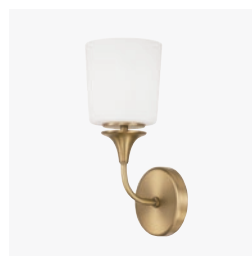

SCONCES
pages 40-42