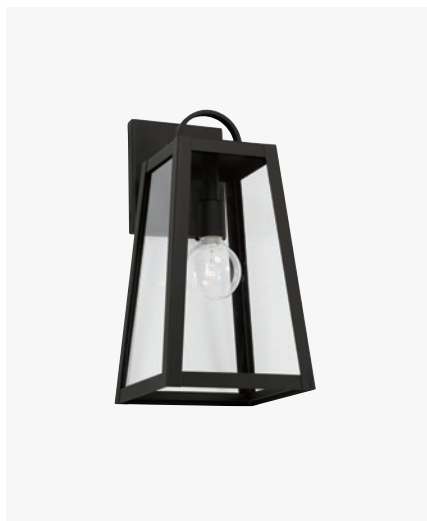

features

ADJUSTABLE BACKPLATES

All sizes of the Hunt collection come with multiple position backplates to ensure your lanterns are placed at the perfect position.

LEIGHTON SMALL WALL LANTERN

- ▲ **943711BK** *Black*
- ▲ **943711OZ** *Oiled Bronze*