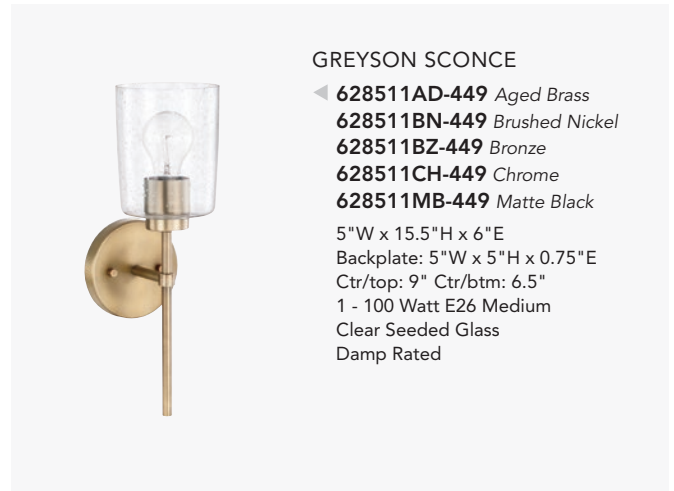

GREYSON 12-LIGHT CHANDELIER

- ▲ **428501BN** *Brushed Nickel*
- 428501AD** *Aged Brass*
- 428501BZ** *Bronze*
- 428501MB** *Matte Black*

40"W x 40"H
Hanging Height: 43.5"-166"
120" Chain; 144" Wire
Canopy: 5"W x 0.75"H
12 - 60 Watt E12 Candelabra

GREYSON 8-LIGHT CHANDELIER

- ▶ **428581AD** *Aged Brass*
- 428581BN** *Brushed Nickel*
- 428581BZ** *Bronze*
- 428581MB** *Matte Black*

34"W x 36.5"H
Hanging Height: 40"-161.5"
120" Chain; 144" Wire
Canopy: 5"W x 0.75"H
8 - 60 Watt E12 Candelabra

GREYSON FOYER

- ▲ **528541BZ** *Bronze*
- 528541AD** *Aged Brass*
- 528541BN** *Brushed Nickel*
- 528541MB** *Matte Black*

16"W x 22.5"H
Hanging Height: 29.25"-67.5"
Rods Included 6" (2) & 12" (2)
6" Chain; 72" Wire
Canopy: 5"W x 0.75"H
4 - 60 Watt E12 Candelabra

AGED BRASS, BRONZE, BRUSHED NICKEL, MATTE BLACK OR CHROME

GREYSON MINI PENDANT

- ◀ **328511MB-449** *Matte Black*
- 328511AD-449** *Aged Brass*
- 328511BN-449** *Brushed Nickel*
- 328511BZ-449** *Bronze*
- 4.75"W x 6.75"H
- Hanging Height: 13.5"-51.5"
- Rods Included 6" (2) & 12" (2)
- 6" Chain; 72" Wire
- Canopy: 5"W x 0.75"H
- 1 - 100 Watt E26 Medium
- Clear Seeded Glass