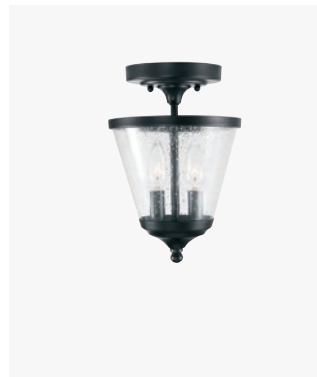

STANTON DUAL MOUNT

- ▲ **4032MB-236** *Matte Black*
- **4032BB-236** *Burnished Bronze*
- **4032BN-236** *Brushed Nickel*

7.75"W x 11.75"H
Hanging Height: 11"-77.75"
60" Chain; 120" Wire
Canopy: 5.5"W x 1"H
2 - 60 Watt E12 Candelabra
Clear Seeded Glass