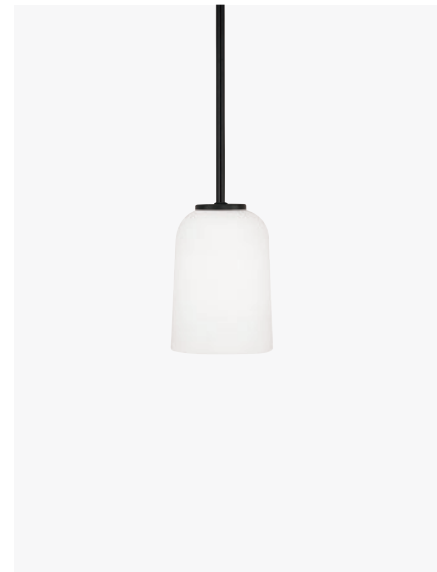

LAWSON PENDANT

- ▲ **348812MB-542** Matte Black
- **348812BN-542** Brushed Nickel
- **348812AD-542** Aged Brass

3"W x 6"H
Hanging Height: 12.75" -50.75"
Rods Included 6" (2) & 12" (2)
6" Chain; 72" Wire
Canopy: 5"W x 0.75"H
1 - 100 Watt E26 Medium
Soft White Glass