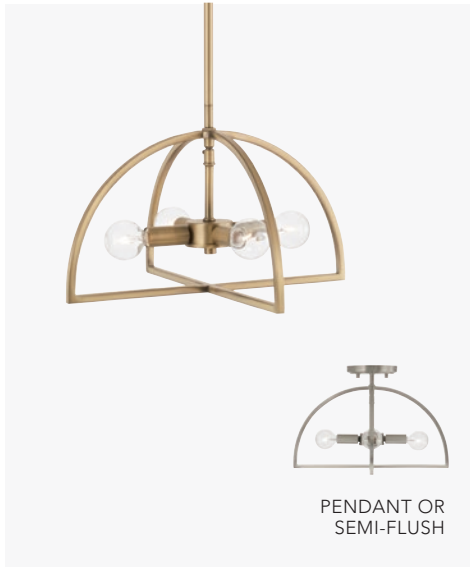

16"W x 21"H
Hanging Height: 21.75" -65.75"
Rods Included 6" (2) & 12" (2)
6" Chain; 72" Wire
Canopy: 5"W x 0.75"H
4 - 60 Watt E12 Candelabra

LAWSON PENDANT

- ▲ **348811BN** Brushed Nickel
- 348811AD** Aged Brass
- 348811MB** Matte Black

8.75"W x 13.5"H
Hanging Height: 20.25" -58.25"
Rods Included 6" (2) & 12" (2)
6" Chain; 72" Wire
Canopy: 5"W x 0.75"H
1 - 100 Watt E26 Medium
Soft White Glass

LAWSON PENDANT

- ▲ **348812MB-542** Matte Black
- 348812BN-542** Brushed Nickel
- 348812AD-542** Aged Brass

3"W x 6"H
Hanging Height: 12.75" -50.75"
Rods Included 6" (2) & 12" (2)
6" Chain; 72" Wire
Canopy: 5"W x 0.75"H
1 - 100 Watt E26 Medium
Soft White Glass

AGED BRASS, BRUSHED NICKEL OR MATTE BLACK

PENDANT OR
SEMI-FLUSH

LAWSON DUAL MOUNT

- ◀ **248841MB** *Matte Black*
- 248841AD** *Aged Brass*
- 248841BN** *Brushed Nickel*

15"W x 9"H
Hanging Height: 10"-53.75"
Rods Included 6" (2) & 12" (2)
6" Chain; 72" Wire
Canopy: 5"W x 0.75"H
4 - 60 Watt E12 Candelabra
Convertible Dual Mount