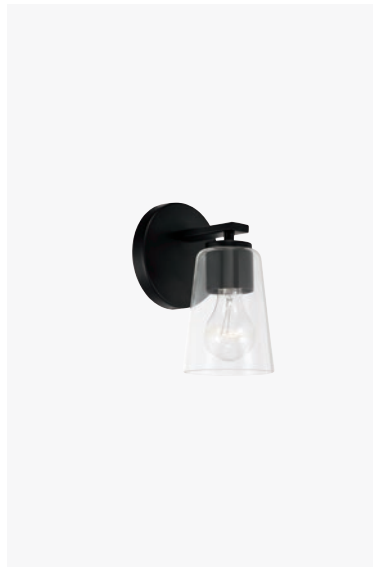

Brushed Nickel (BN)

Matte Black (MB)

PORTMAN

AGED BRASS, BRUSHED NICKEL OR MATTE BLACK

PORTMAN 5-LIGHT CHANDELIER

▲ **448651AD** *Aged Brass*
448651BN *Brushed Nickel*
448651MB *Matte Black*
27.75"W x 24"H
Hanging Height: 27.5"-150"
120" Chain; 144" Wire
Canopy: 5"W x 0.75"H
5 - 60 Watt E12 Candelabra

PORTMAN 9-LIGHT CHANDELIER

▲ **448691MB** *Matte Black*
448691BN *Brushed Nickel*
448691AD *Aged Brass*
34"W x 27"H
Hanging Height: 30.5"-152"
120" Chain; 144" Wire
Canopy: 5"W x 0.75"H
9 - 60 Watt E12 Candelabra

AGED BRASS, BRUSHED NICKEL OR MATTE BLACK

PORTMAN PENDANT

- ◀ **348641BN-538** *Brushed Nickel*
- 348641MB-538** *Matte Black*
- 348641AD-538** *Aged Brass*

17.5"W x 21"H
 Hanging Height: 24.5"-147"
 120" Chain; 144" Wire
 Canopy: 5"W x 0.75"H
 4 - 60 Watt E12 Candelabra
 Clear Glass