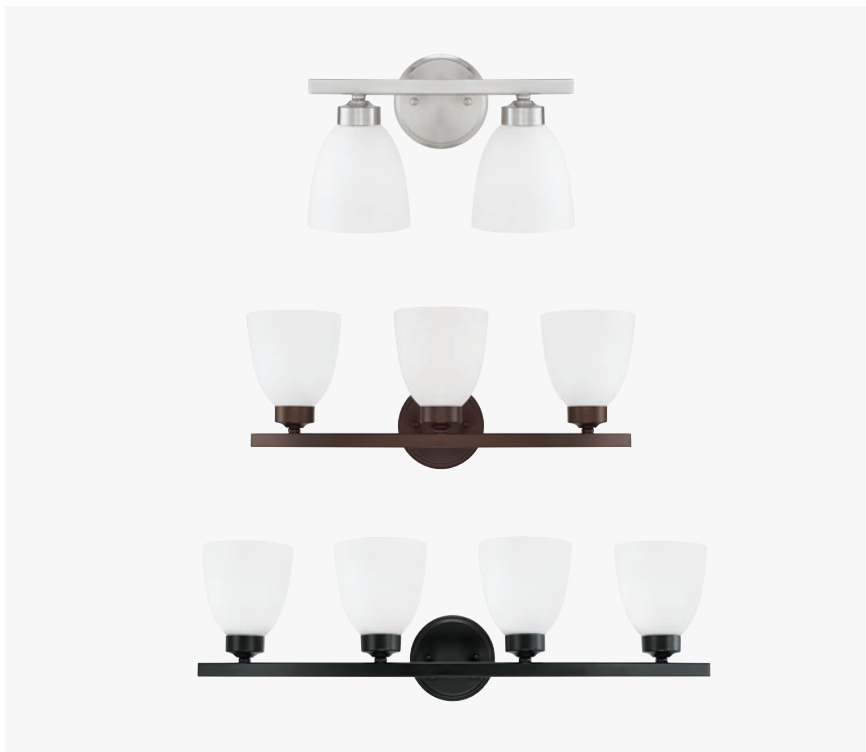

JAMESON 2-LIGHT VANITY

◀ **114321BN-333** *Brushed Nickel*

114321BZ-333 *Bronze*

114321MB-333 *Matte Black*

13"W x 8.5"H x 7.5"E

Backplate: 5"W x 5"H x 0.75"E

Ctr/top: 2.25" Ctr/btm: 6.25"

2 - 100 Watt E26 Medium

Soft White Glass

Damp Rated

JAMESON 3-LIGHT VANITY

◀ **114331BZ-333** *Bronze*

114331BN-333 *Brushed Nickel*

114331MB-333 *Matte Black*

21"W x 8.5"H x 7.5"E

3 - 100 Watt E26 Medium

JAMESON 4-LIGHT VANITY

◀ **114341BN-333** *Brushed Nickel*

114341BZ-333 *Bronze*

114341MB-333 *Matte Black*

29"W x 8.5"H x 7.5"E

4 - 100 Watt E26 Medium

AVAILABLE IN THESE FINISHES:

Bronze (BZ)

Brushed Nickel (BN)

Matte Black (MB) *Vanity Lights Only*