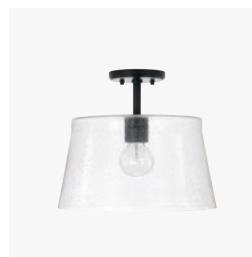

FOYERS + PENDANTS
pages 65-73

FLUSH + SEMI-FLUSH
pages 74-77

OUTDOOR + RLM
pages 78-93

BAKER

AGED BRASS, BRUSHED NICKEL OR MATTE BLACK

BAKER ISLAND

▶ **846931BN** *Brushed Nickel*

846931AD *Aged Brass*