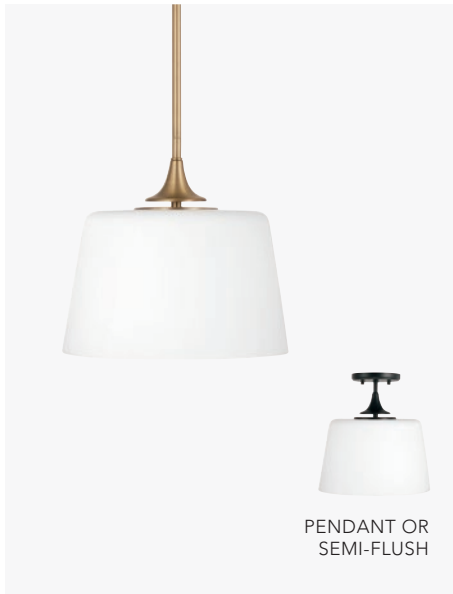

35.25"W x 8.25"H x 5.5"E
 4 - 100 Watt E26 Medium

AVAILABLE IN THESE FINISHES:

Aged Brass (AD)

Brushed Nickel (BN)

Matte Black (MB)

PRESLEY 6-LIGHT
CHANDELIER

- ▶ **448961AD** Aged Brass
- 448961BN** Brushed Nickel
- 448961MB** Matte Black

49"W x 22.75"H
Hanging Height: 26.75"-148.75"
120" Chain; 144" Wire
Canopy: 5"W x 0.75"H
6 - 60 Watt E12 Candelabra

PRESLEY 5-LIGHT CHANDELIER

- ▲ **448951BN** Brushed Nickel
- 448951AD** Aged Brass
- 448951MB** Matte Black

31"W x 23"H
Hanging Height: 27"-149"
120" Chain; 144" Wire
Canopy: 5"W x 0.75"H
5 - 60 Watt E12 Candelabra

PENDANT OR
SEMI-FLUSH

PRESLEY DUAL MOUNT

- ◀ **248911AD** *Aged Brass*
- 248911BN** *Brushed Nickel*
- 248911MB** *Matte Black*
- 11.75"W x 11.25"H
- Hanging Height: 12"-56"
- Rods Included 6"(2) & 12"(2)
- 6" Chain; 72" Wire
- Canopy: 5"W x 0.75"H
- 1 - 100 Watt E26 Medium
- Soft White Glass
- Convertible Dual Mount