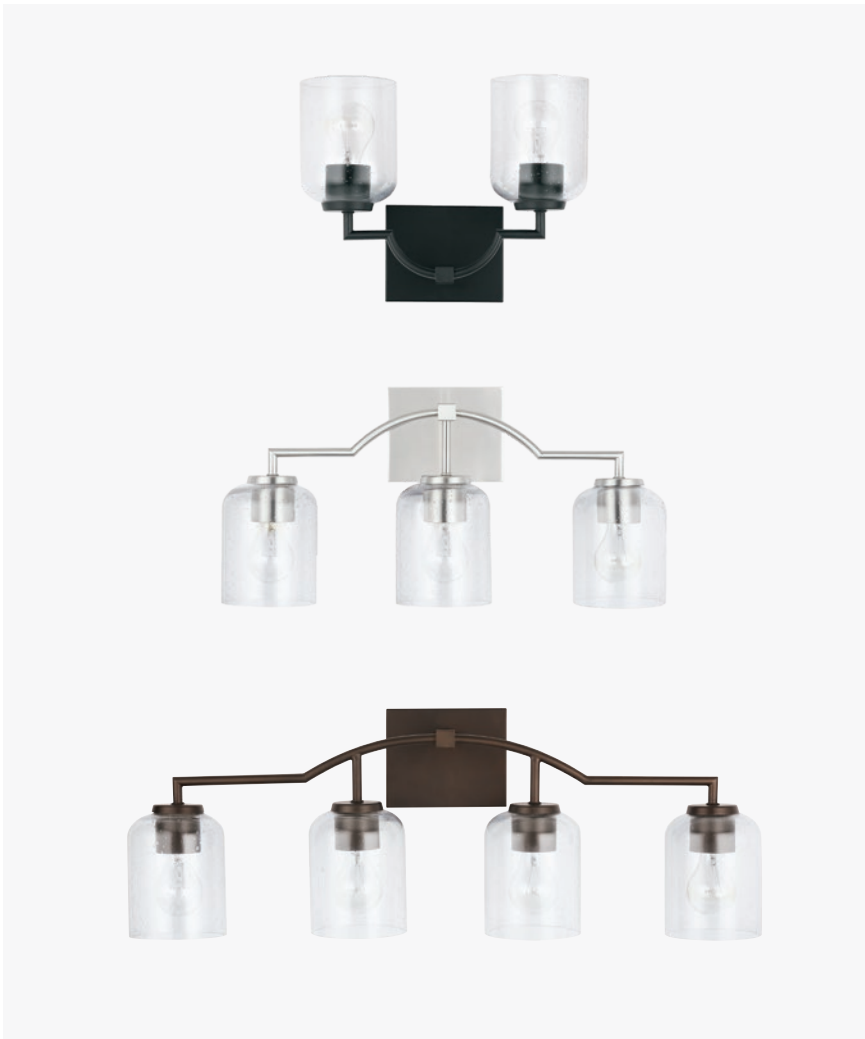

CARTER 2-LIGHT VANITY

- ◀ **139321MB-500** *Matte Black*
- **139321BN-500** *Brushed Nickel*
- **139321BZ-500** *Bronze*
- 14"W x 11"H x 6.5"E
- Backplate: 6"W x 5"H x 0.75"E
- Ctr/top: 2.5" Ctr/btm: 8.5"
- 2 - 100 Watt E26 Medium
- Clear Seeded Glass
- Damp Rated

CARTER 3-LIGHT VANITY

- ◀ **139331BN-500** *Brushed Nickel*
- **139331BZ-500** *Bronze*
- **139331MB-500** *Matte Black*
- 22"W x 11"H x 6.5"E
- 3 - 100 Watt E26 Medium

CARTER 4-LIGHT VANITY

- ◀ **139341BZ-500** *Bronze*
- **139341BN-500** *Brushed Nickel*
- **139341MB-500** *Matte Black*
- 30.5"W x 11"H x 6.5"E
- 4 - 100 Watt E26 Medium

AVAILABLE IN THESE FINISHES:

Bronze (BZ)

Brushed Nickel (BN)

Matte Black (MB)