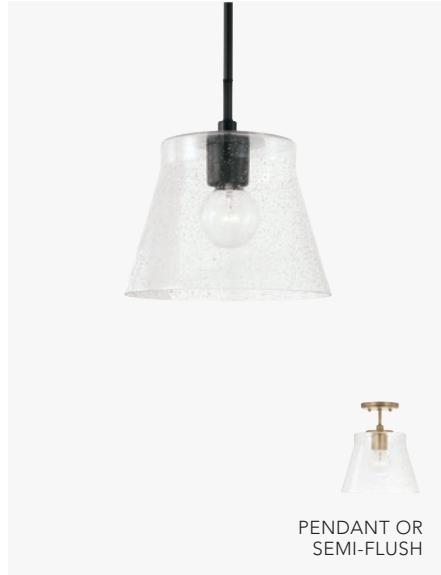

FOYERS + PENDANTS
pages 65-73

FLUSH + SEMI-FLUSH
pages 74-77

OUTDOOR + RLM
pages 78-93

BAKER

AGED BRASS, BRUSHED NICKEL OR MATTE BLACK

BAKER ISLAND

▶ **846931BN** *Brushed Nickel*

846931AD *Aged Brass*

846931MB *Matte Black*

44.5"W x 9.75"H x 10.5"E

Hanging Height: 16.5"-57.5"

Rods Included 6"(4) & 12"(4)

6" Chain; 72" Wire

Canopy: 5"W x 0.75"H x 14.5"L

3 - 100 Watt E26 Medium

Clear Seeded Glass

PENDANT OR
SEMI-FLUSH

PENDANT OR
SEMI-FLUSH

PENDANT OR
SEMI-FLUSH

BAKER MINI PENDANT

▲ **346911BN-533** *Brushed Nickel*

346911AD-533 *Aged Brass*

346911MB-533 *Matte Black*

5.5"W x 7.75"H

Hanging Height: 8.5"-53.25"

Rods Included 6"(2) & 12"(2)

6" Chain; 72" Wire

Canopy: 5"W x 0.75"H

1 - 100 Watt E26 Medium

Clear Seeded Glass

Convertible Dual Mount

BAKER SMALL PENDANT