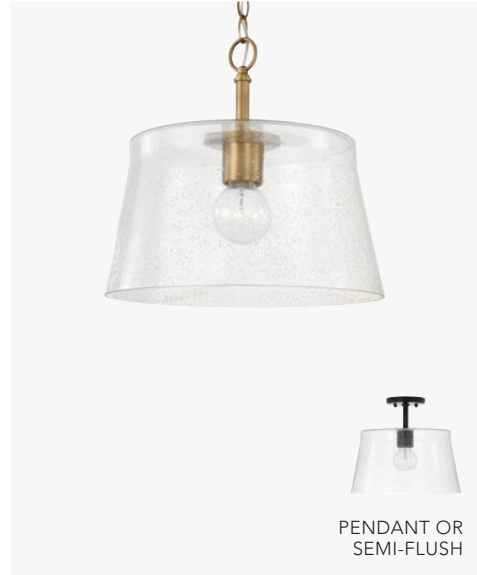

FOYERS + PENDANTS
pages 65-73

FLUSH + SEMI-FLUSH
pages 74-77

OUTDOOR + RLM
pages 78-93

BAKER

AGED BRASS, BRUSHED NICKEL OR MATTE BLACK

BAKER ISLAND

▶ **846931BN** *Brushed Nickel*

846931AD *Aged Brass*

846931MB *Matte Black*

44.5"W x 9.75"H x 10.5"E

Hanging Height: 16.5"-57.5"

Rods Included 6"(4) & 12"(4)

6" Chain; 72" Wire

Canopy: 5"W x 0.75"H x 14.5"L

3 - 100 Watt E26 Medium

Clear Seeded Glass

PENDANT OR
SEMI-FLUSH

PENDANT OR
SEMI-FLUSH

PENDANT OR
SEMI-FLUSH

BAKER MINI PENDANT

▲ **346911BN-533** *Brushed Nickel*

346911AD-533 *Aged Brass*

346911MB-533 *Matte Black*

5.5"W x 7.75"H

Hanging Height: 8.5"-53.25"

Rods Included 6"(2) & 12"(2)

6" Chain; 72" Wire

Canopy: 5"W x 0.75"H

1 - 100 Watt E26 Medium

Clear Seeded Glass

Convertible Dual Mount

BAKER SMALL PENDANT