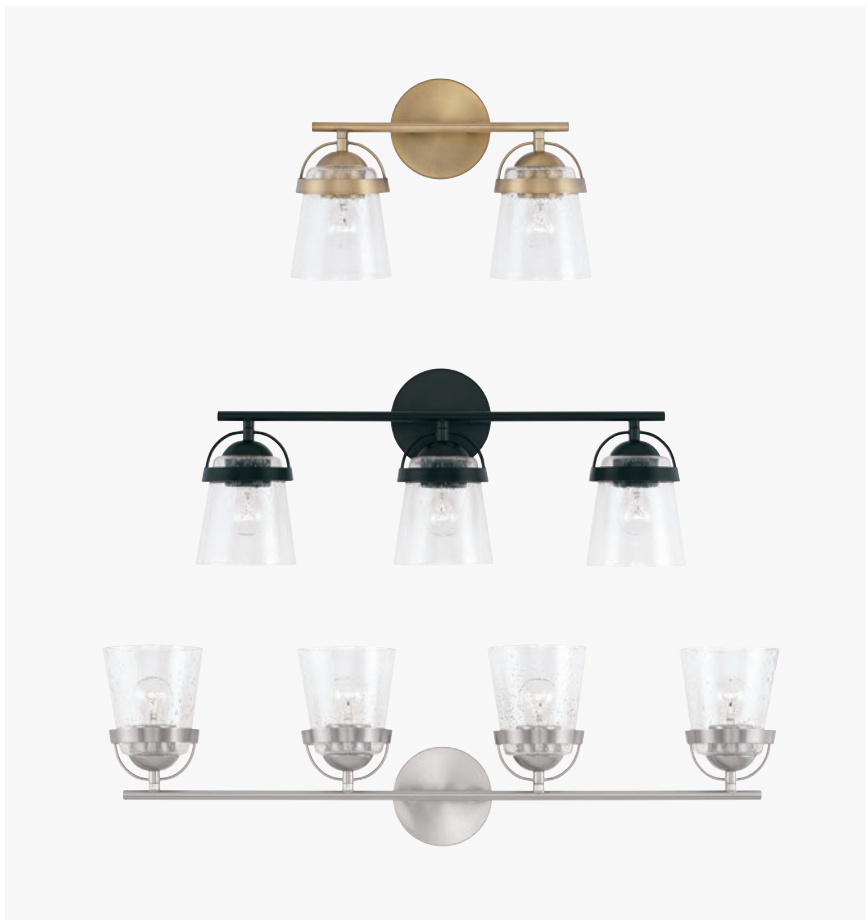

MADISON 5-LIGHT CHANDELIER

- ▲ 447051AD *Aged Brass*
 - 447051BN *Brushed Nickel*
 - 447051MB *Matte Black*
- 25"W x 26.75"H
Hanging Height: 30.75"-152.75"
120" Chain; 144" Wire
Canopy: 5"W x 0.75"H
5 - 60 Watt E12 Candelabra

MADISON PENDANT

- ▲ 347011BN *Brushed Nickel*
 - 347011AD *Aged Brass*
 - 347011MB *Matte Black*
- 14"W x 19.25"H
Hanging Height: 23.25"-145.25"
120" Chain; 144" Wire
Canopy: 5"W x 0.75"H
1 - 100 Watt E26 Medium
Clear Seeded Glass

AGED BRASS, BRUSHED NICKEL OR MATTE BLACK

PENDANT OR
SEMI-FLUSH

MADISON DUAL MOUNT

- ◀ **247011AD** *Aged Brass*
- 247011BN** *Brushed Nickel*
- 247011MB** *Matte Black*

13"W x 11.5"H
Hanging Height: 10.5"-137.5"
120" Chain; 144" Wire
Canopy: 5"W x 0.75"H
1 - 100 Watt E26 Medium
Clear Seeded Glass
Convertible Dual Mount

MADISON 2-LIGHT VANITY

- ◀ **147021AD-534** *Aged Brass*
- 147021BN-534** *Brushed Nickel*
- 147021MB-534** *Matte Black*

14"W x 9.5"H x 6.5"E
Backplate: 5"W x 5"H x 0.75"E
Ctr/top: 2.5" Ctr/btm: 7"
2 - 100 Watt E26 Medium
Clear Seeded Glass
Damp Rated