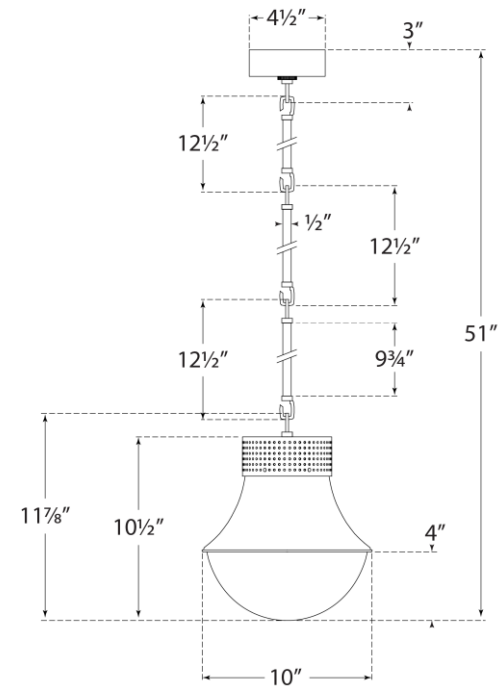

SPEC SHEET

Precision Small Pendant

Item # KW 5221PN-WG

Designer: Kelly Wearstler

O/A Height: 51"

Fixture Height: 12"

Min. Custom Height: 20"

Width: 10"

Canopy: 4.5" Round

Finishes: AB, BZ, PN

Glass Options: WG

Socket: E26 Keyless

Wattage: 60 A

KW5221