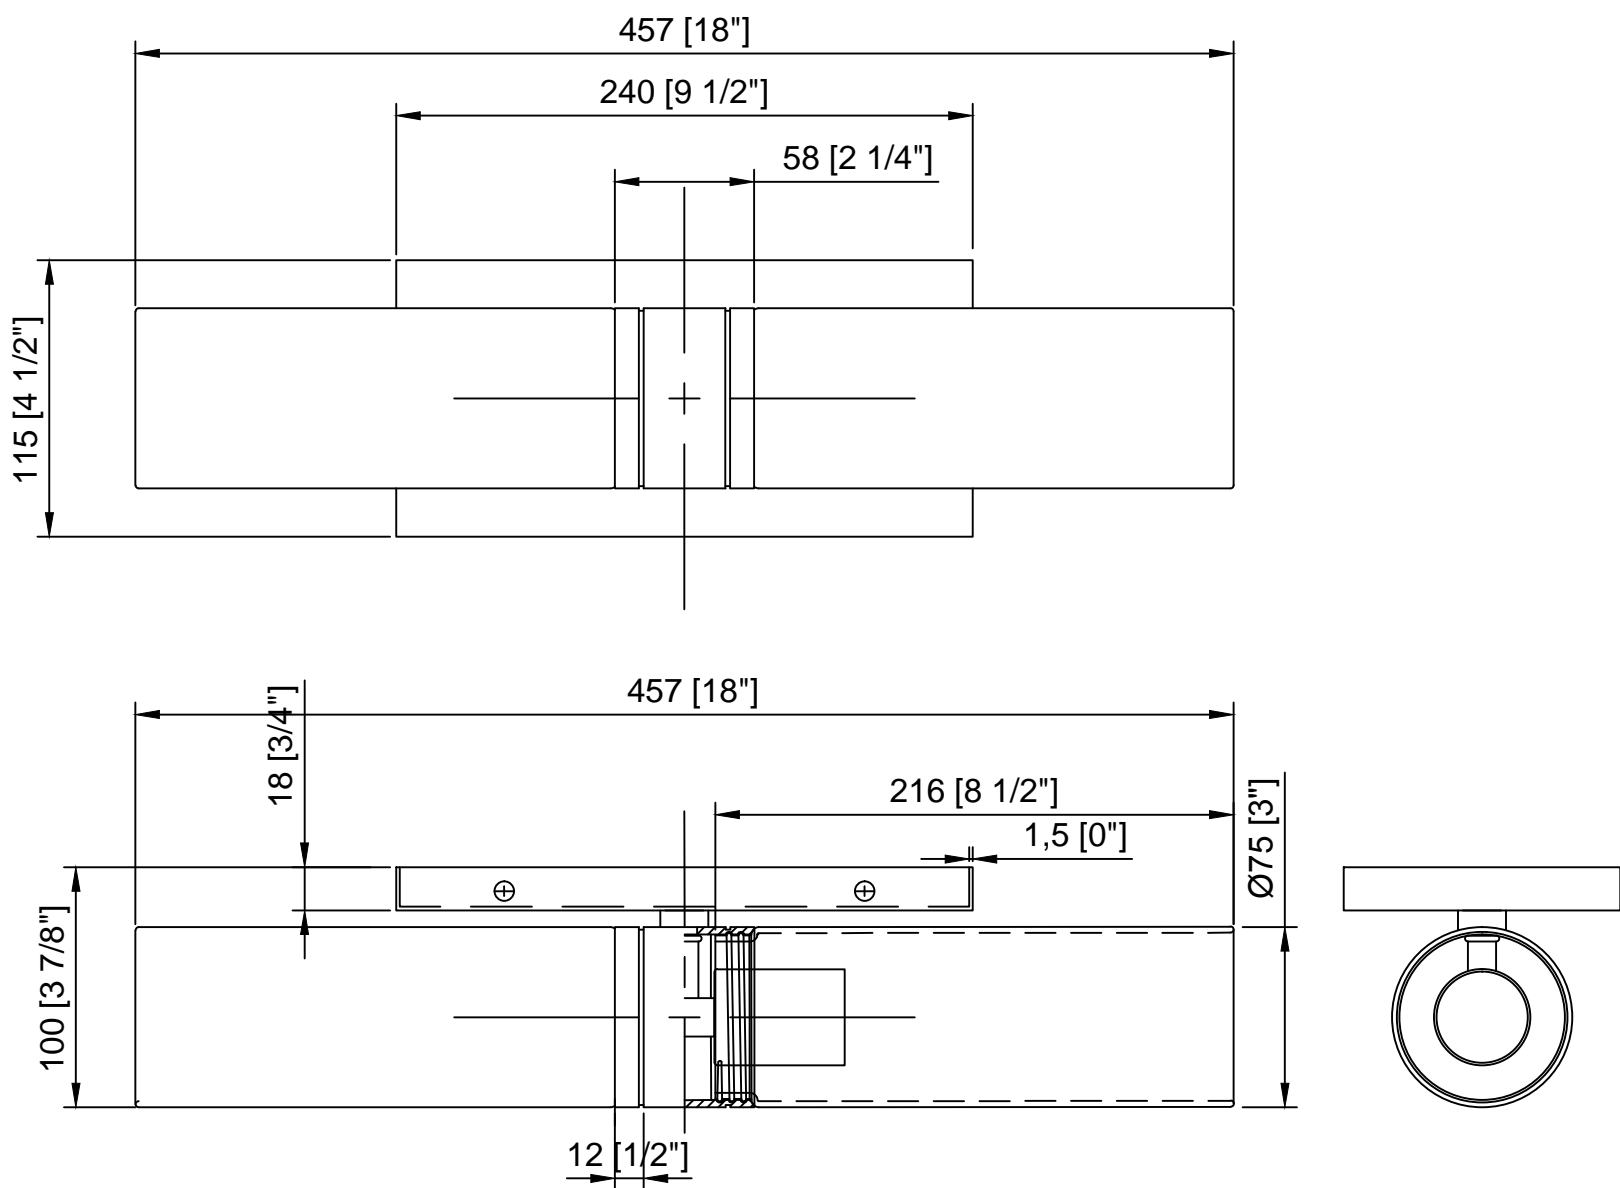

INNOVATIONS LIGHTING  
**DESIGN COPYRIGHT - 06/29/2022**  
ALL RIGHTS RESERVED AND MAY  
NOT BE DUPLICATED WITHOUT OUR  
WRITTEN PERMISSION

TITLE	
<b>2LT Wall Sconce</b>	
ITEM NO: DL2062-2W-S	REV. <b>A</b>
VENDOR: <b>Delong Lighting</b>	