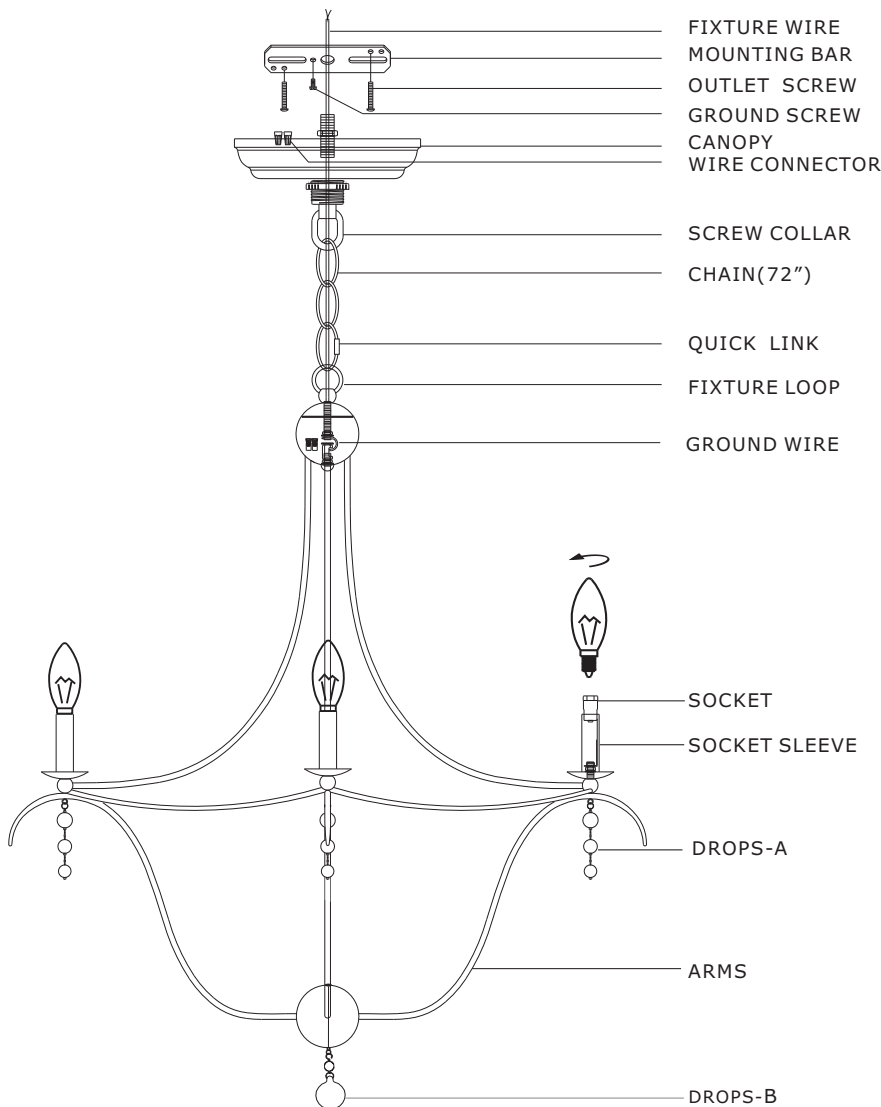

CRYSTORAMA

95 Cantiague Rock Road , Westbury, NY 11590 • toll free: 1.800.888.4470 fax: 516.931 .1254 • info@crystorama.com • www.crystorama.com

MODEL#: 433-SA ASSEMBLY AND DRESSING INSTRUCTIONS

WARNING
Electrical Danger Turn Power off

You will need 3 Candelabra bulbs. 40 Watts recommended 60 Watts max. Bulb not included.
USE LED FOR EXTENDED USE

DROPS-A= (20mm x1pcs +18mm x1pcs +16mm x1pcs) X 3 Sets

DROP-B= (10mm round ball x1pcs +30mm crystal ball) x1set