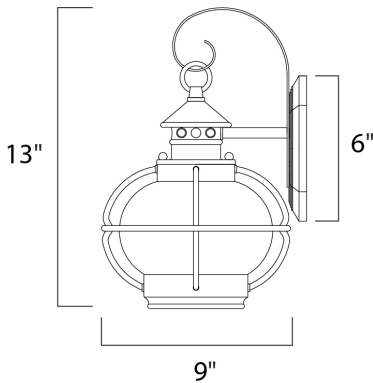

PRODUCT DESCRIPTION

Portsmouth is a traditional, early American style collection from Maxim Lighting International in Oil Rubbed Bronze finish with Seedy glass.

MEASUREMENTS

DIMENSION : 8" W x 13" H x 9" Ext
 BACK PLATE : 6" W x 6" H x 6" HCO
 HANGING WEIGHT : 1.21 lb

LAMPING

INPUT VOLTAGE : 120V
 LUMENS : 0 Rated
 BULB : 1 x 60W Incandescent E26 Medium , 60W Total
 BULB INCLUDED : (Not Included)
 DIMMABLE : Yes

FINISHES OPTION

 Oil Rubbed Bronze

GLASS

Seedy CD

MATERIAL

Aluminum, Glass