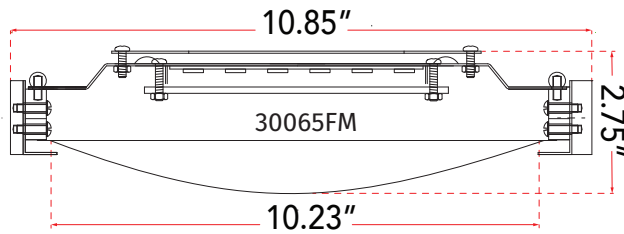

ABRA MODEL **30065FM-BN**

**11" Low Profile Frosted Glass Flushmount with High Output Dimmable LED**

FAMILY NAME **Halo**

UPC **00858083007696**

FIXTURE MATERIAL				FIXTURE DIMENSIONS IN INCHES										
Frame Material	Finishes Available	Diffuser Type	Diffuser Finish	Diameter	Height	o.a.h	Width	Length	Ext	Weight	ADA	Location	Rating	Compliance
Metal	BN-Brushed Nickel CH-Chrome	Glass	Frosted	10.85	2.75	2.75				4		Ceiling Mount only	Damp Location	cETLus T-24
LAMPING										Compatible Dimmers		Junction Box Type		SUPPLIED
Lamp Type	Lamp qty	Wattage	Max Wattage	Base	Kelvin	CRI	Initial Lumen's	Delivered Lumen's	Voltage			Standard 4 x 4 Octagon Box		
LED	1	29w	29w	Solid State Module	3000k	90+	1360	952 estimated	120v					
SPECIAL NOTES														