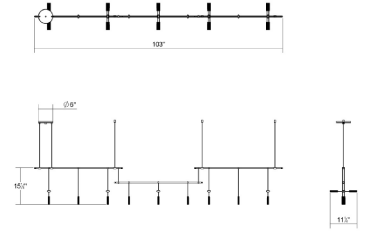

Project:

Suspenders® 36" 3-Bar Offset Linear with Crystal Chiclet Luminaire Combo Spec Sheet

SKU: S1P36K-JR180662-SC01 Learn more at:
<https://sonnemanlight.com/suspenders-36-22-3-bar-offset-linear-with-crystal-chiclet-luminaire-combo>

Description: Our preconfigured 36" 3-Bar Offset Linear is available in Satin Black. This item follows our Offset Linear configuration. It utilizes 4pcs Crystal Chiclet luminaires and 5pcs Crystal Chiclet Cluster luminaires, and 3 power bars.

Type #:

Dimensions

Height:	15"
Width:	102"
Length:	11.25"
Canopy/Backplate/Base:	6"
Hanging Details:	18" Adj. Rod

Electrical Specs

Bulb(s) Included?:	Yes
Bulb 1 Type:	Crystal Chiclet
Bulb Quantity:	4
Input Voltage:	120VAC
Wattage:	2
Initial Lumens:	2185
Color Temperature:	3000K
CRI:	90
Power Supply Type:	Transformer
Power Supply Quantity:	1
Power Supply Location:	Outlet Box
Dimming Type:	ELV