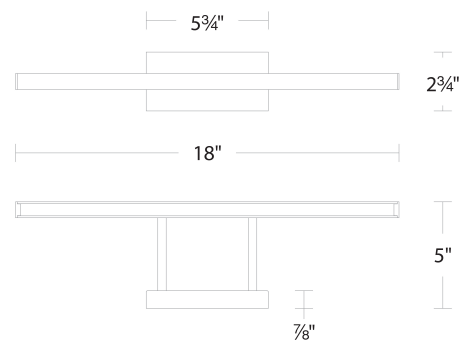

Fixture Type: _____

Catalog Number: _____

Project: _____

Location: _____

Parallax Bathroom Vanity

Model & Size	Color Temp & CRI	Watt	LED Lumens	Delivered Lumens	Finish
WS-73117 18"	2700K 90	6W	254	164	BK Black BN Brushed Nickel CH Chrome
		6W	261	168	
		6W	263	169	
		6W	254	164	
	3000K 90	6W	261	168	
		6W	263	169	
		6W	254	164	
		6W	261	168	
	3500K 90	6W	263	169	
		6W	254	164	
		6W	261	168	
		6W	263	169	

Example: **WS-73117-27-BK**

DESCRIPTION

A high-functioning selection. Unparalleled

FEATURES

- Downlight illumination
- Conversion plate included to accommodate 4" junction box
- 3CCT (2700K/3000K/3500K) selectable switch
- ACLED driverless technology
- 5 year warranty

SPECIFICATIONS

Color Temp:	3500K, 2700K, 3000K
Input:	120 VAC, 50/60Hz
CRI:	90
Dimming:	ELV: 100-10%, TRIAC: 100-10%
Rated Life:	54000 Hours
Mounting:	Can be mounted on wall in all orientations
Standards:	ETL, cETL, Title 24: 2019 Damp Location Listed
Construction:	Aluminum body, PC diffuser

FINISHES

LINE DRAWING

WS-73117