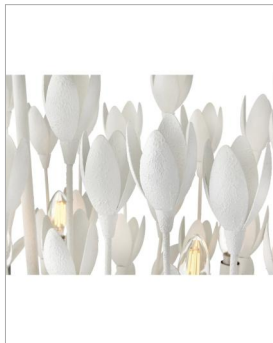

lisa mcdennon
COLLECTION

FLORA

30015TXP

LARGE TEN LIGHT LINEAR

Flora is a work of art inspired by the delicate nature and beauty of florals. Blurring the line between lighting and sculpture, Flora's handmade, hand-painted blooms mesmerizingly unfold while the bulbs beautifully nestle inside.

DETAILS	
FINISH:	Textured Plaster
MATERIAL:	Steel
SLOPE DEGREE:	90
DIMMABLE:	YES, WITH DIMMABLE LAMP (NOT INCLUDED)

DIMENSIONS	
WIDTH:	60"
HEIGHT:	27.8"
DEPTH:	14
WEIGHT:	36lb

LIGHT SOURCE	
LIGHT SOURCE:	Socketed
WATTAGE:	10-5w Cand. LED, 60w Equiv.
VOLTAGE:	120v

MOUNTING	
CANOPY:	4.5"W X 20"L
LEAD WIRE:	1 X 144"

SHIPPING	
CARTON LENGTH:	66
CARTON WIDTH:	20
CARTON HEIGHT:	23.5
CARTON WEIGHT:	61.6

PRODUCT DETAILS:

- This item may be hung on a sloped ceiling
- Suitable for use in dry (indoor) locations as defined by NEC and CEC. Meets United States UL Underwriters Laboratories & CSA Canadian Standards Association Product Safety Standards.
- The Lisa McDennon Collection offers a striking mix of edgy, sculptural silhouettes that incorporate modern, organic elements and luxe materials, brought to life by her innovative and original point of view.
- Classic, elegant lines and timeless details enhance a traditional space