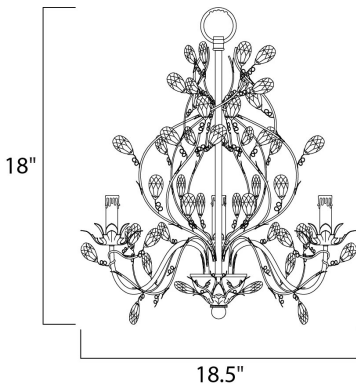

**MEASUREMENTS**

DIMENSION : 18.5" L x 18.5" W x 18" H  
 HANGING WEIGHT : 7.7 lb

**LAMPING**

INPUT VOLTAGE : 120V  
 LUMENS : 0 Rated  
 BULB : 3 x 60W Incandescent E12 Candelabra , 180W Total  
 BULB INCLUDED : (Not Included)  
 DIMMABLE : Yes

**FINISHES OPTION**

- Etruscan Gold
- Oil Rubbed Bronze

**MATERIAL**

Steel

**RATINGS**

cULus  
 Dry Location

**ADDITIONAL**

RATED LIFE 1500 Hours  
 OPERATING TEMPERATURE:  
 -20°C (-4°F), 40°C (104°F)