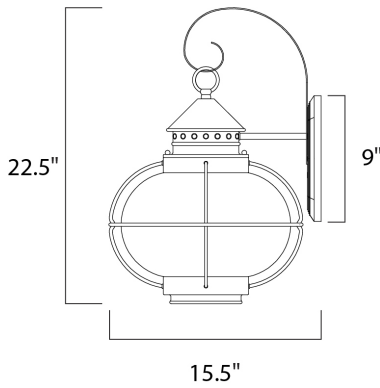

PRODUCT DESCRIPTION

Portsmouth is a traditional, early American style collection from Maxim Lighting International in Oil Rubbed Bronze finish with Seedy glass.

MEASUREMENTS

- DIMENSION : 14" W x 22.5" H x 15.5" Ext
- BACK PLATE : 4.5" W x 9" H x 8.5" HCO
- HANGING WEIGHT : 5.07 lb