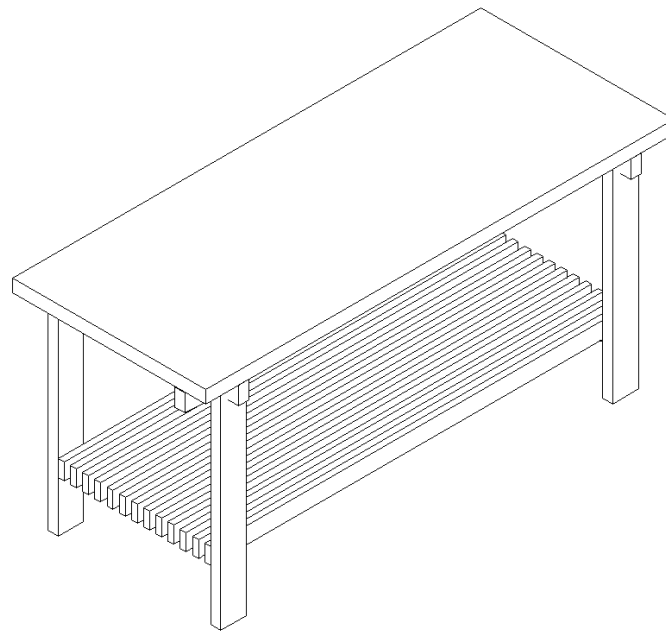

## **ASSEMBLY INSTRUCTIONS.**

AUGUST COUNTER TABLE LARGE

VL-1073-24

THANK YOU FOR YOUR PURCHASE!

## PARTS AND HARDWARE.

NO.	DESCRIPTION	IMAGE	Q'TY
①	BODY		1
②	SHELF		1
③	LEGS		2
④	BOLT M8x70		10
⑤	FLAT WASHER φ8-16		14
⑥	ALLEN KEY		1
⑦	BOLT M8x60		4