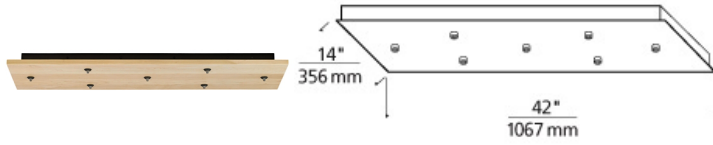

MULTI-PORT CHANDELIERS

FreeJack Rectangle Canopy 7-port LED LED

DESCRIPTION

Mounts to a standard 4" junction box with round plaster ring (provided by electrician). 42"L x 14"W x 2.5" Depth Drywall anchors included for additional support. Includes electronic transformers and 7 low-voltage FreeJack ports.

INSTALLATION

This product can mount to either a 4" square electrical box with round plaster ring or an octagonal electrical box (not included). For ceiling only. Transformers (included) fit in canopy.

WEIGHT

35lb / 15.88kg ±