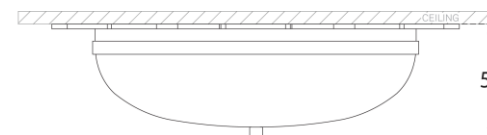

TEAR SHEET

Rachel Large Flush Mount

Item # AH 4030GM-WG

Designer: Alexa Hampton

Height: 5"

Width: 18"

Finishes: GM, NB, PN

Glass Options: WG

Socket: 2 - E26 Keyless

Wattage: 2 - 60 B11

Weight: 12 Pounds

Side View

Bottom View