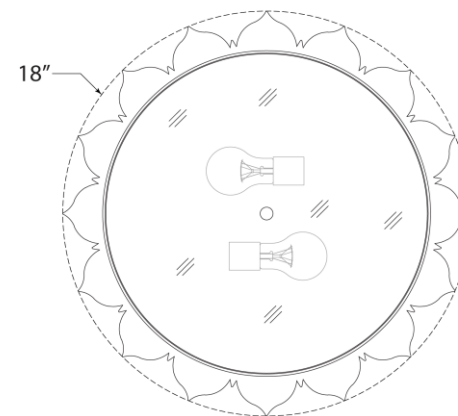

TEAR SHEET

Rachel Large Flush Mount

Item # AH 4030GM-WG

Designer: Alexa Hampton

Height: 5"

Width: 18"

Finishes: GM, NB, PN

Glass Options: WG

Socket: 2 - E26 Keyless

Wattage: 2 - 60 B11

Weight: 12 Pounds

Side View

Bottom View