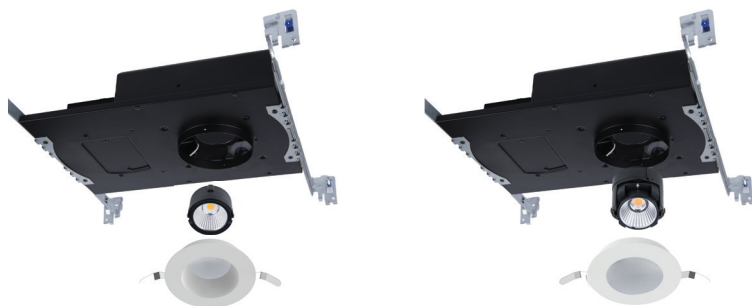

AETHER

2" Extreme Shallow IC LED Housing

WAC LIGHTING

Responsible Lighting®

Round Downlight Trim Shown

Round Adjustable Trim Shown

Fixture Type:

Catalog Number:

Project: _____

Location: _____

PRODUCT DESCRIPTION

Aether is a next level downlight, with an extreme-low profile that is designed to fit in tight plenum spaces without compromising lumen output or glare control. Choose from round or square, trim or trimless, and an array of finishes. With features such as vertical and horizontal adjustment. Aether is suitable for a wide range of applications including residential, commercial, hospitality and architectural.

FEATURES

- IC rated extreme shallow plenum family
- Universal input voltage (120V-220V-277V)
- Downlight, Adjustable and Wall Wash Trims available
- Trim or trimless installation capable

SPECIFICATIONS

Construction: Powder coated die cast aluminum

Dimming: ELV, TRIAC, 0-10V (100% - 5%)

Input: 120V-277V AC

Power: 15W, power factor 0.98

Cutout: Trim: 3 $\frac{3}{4}$ "; Trimless: 4 $\frac{1}{8}$ "

Mounting: Retention clips firmly hold trim to housing.