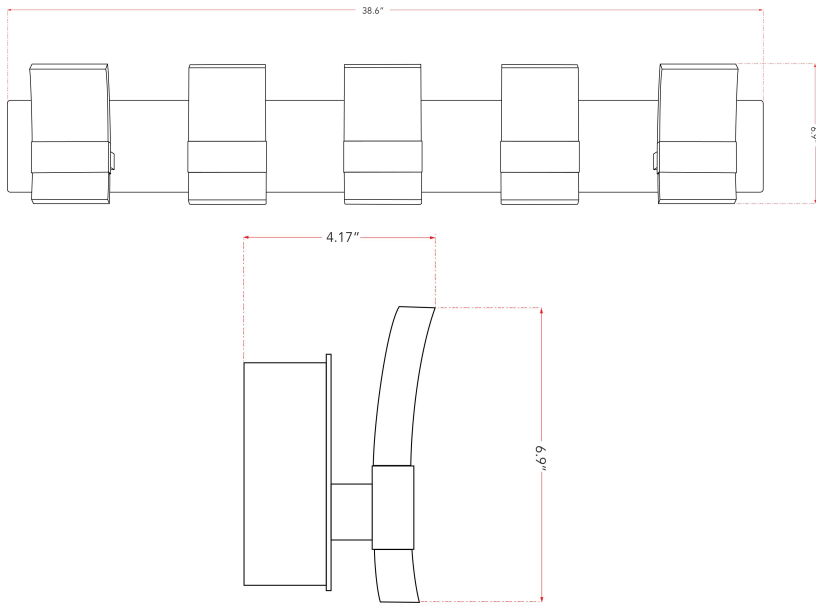

ABRA MODEL **20088WV-CH**  
 FAMILY NAME **Fang**

**5 Light Curved Frosted Acrylic Edge Lit Vanity**  
 UPC 00810035191655

FIXTURE MATERIAL				FIXTURE DIMENSIONS IN INCHES										
Frame Material	Finishes Available	Diffuser Type	Diffuser Finish	Diameter	Height	o.a.h	Width	Length	Ext	Weight	ADA	Location	Rating	Compliance
Steel	CH-Chrome	Acrylic	white		6.9	6.9		38.6	4.17			Wall Mount only	Damp Location	cETLus
LAMPING										Compatible Dimmers		Junction Box Type		SUPPLIED
Lamp Type	Lamp qty	Wattage	Max Wattage	Base	Kelvin	CRI	Initial Lumen's	Delivered Lumen's	Voltage			Standard 4 x 4 Octagon Box		
LED	10	3w	30w	Solid State Module	3000k	90+	2550	1785 estimated	120v	SPECIAL NOTES				

**ABRA LIGHTING**  
 NEOTERIC DESIGN

12151 Madera Way Riverside California 92503  
 Phone: 949-940-1155 • Toll Free 800-295-7121  
[www.abralighting.com](http://www.abralighting.com)

<b>Project Name</b>			
<b>Date</b>		<b>Type</b>	