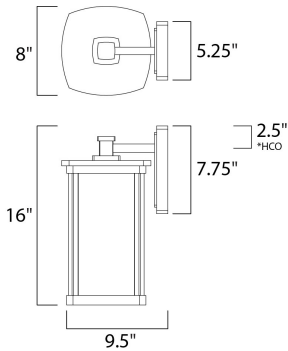

PRODUCT DESCRIPTION

The craftsman inspired Bungalow outdoor cast aluminum collection is finished in Bronze. The exterior Seedy glass adds texture while the interior Wilshire glass adds warmth. Bungalow is also available with energy-efficient fluorescent light in the Bungalow EE collection.

MEASUREMENTS

- DIMENSION : 8" W x 16" H x 9.5" Ext
- BACK PLATE : 5.25" W x 7.75" H x 2.5" HCO
- HANGING WEIGHT : 10.74 lb

LAMPING

- INPUT VOLTAGE : 120V
- LUMENS : 0 Rated
- BULB : 1 x 60W Incandescent E26 Medium , 60W Total
- BULB INCLUDED : (Not Included)
- DIMMABLE : Yes

FINISHES OPTION

Bronze

GLASS

Seedy and Wilshire CDWS

MATERIAL

Aluminum, Glass

RATINGS

cETLus
Wet Location

ADDITIONAL

INSTALL UP/DOWN: Up
RATED LIFE 2500 Hours
OPERATING TEMPERATURE:
-20°C (-4°F), 40°C (104°F)

Always consult a qualified electrician before installing any lighting product.