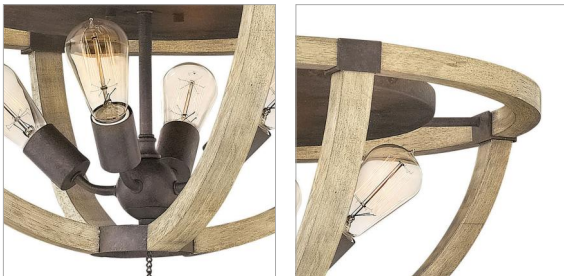

MIDDLEFIELD

FR40571IRR

LARGE FLUSH MOUNT

Middlefield's rustic-chic design captures a historical feel with its solid distressed wood reminiscent of weathered ash, steel construction and iron rust finish. A pear-shaped wood finial adds an additional elegant detail.

DETAILS	
FINISH:	Iron Rust
MATERIAL:	Wood
DIMMABLE:	No

DIMENSIONS	
WIDTH:	23.8"
HEIGHT:	13.3"
WEIGHT:	9.5lb

LIGHT SOURCE	
LIGHT SOURCE:	Socketed
WATTAGE:	4-14w Med. LED, 100w Equiv.
VOLTAGE:	120v

MOUNTING	
CANOPY:	15.75" Dia.

SHIPPING	
CARTON LENGTH:	28.5
CARTON WIDTH:	28.5
CARTON HEIGHT:	13
CARTON WEIGHT:	20.5

PRODUCT DETAILS:

- Suitable for use in dry (indoor) locations as defined by NEC and CEC. Meets United States UL Underwriters Laboratories & CSA Canadian Standards Association Product Safety Standards.
- Artisanal details, a rich finish and organic elements add warm rustic style