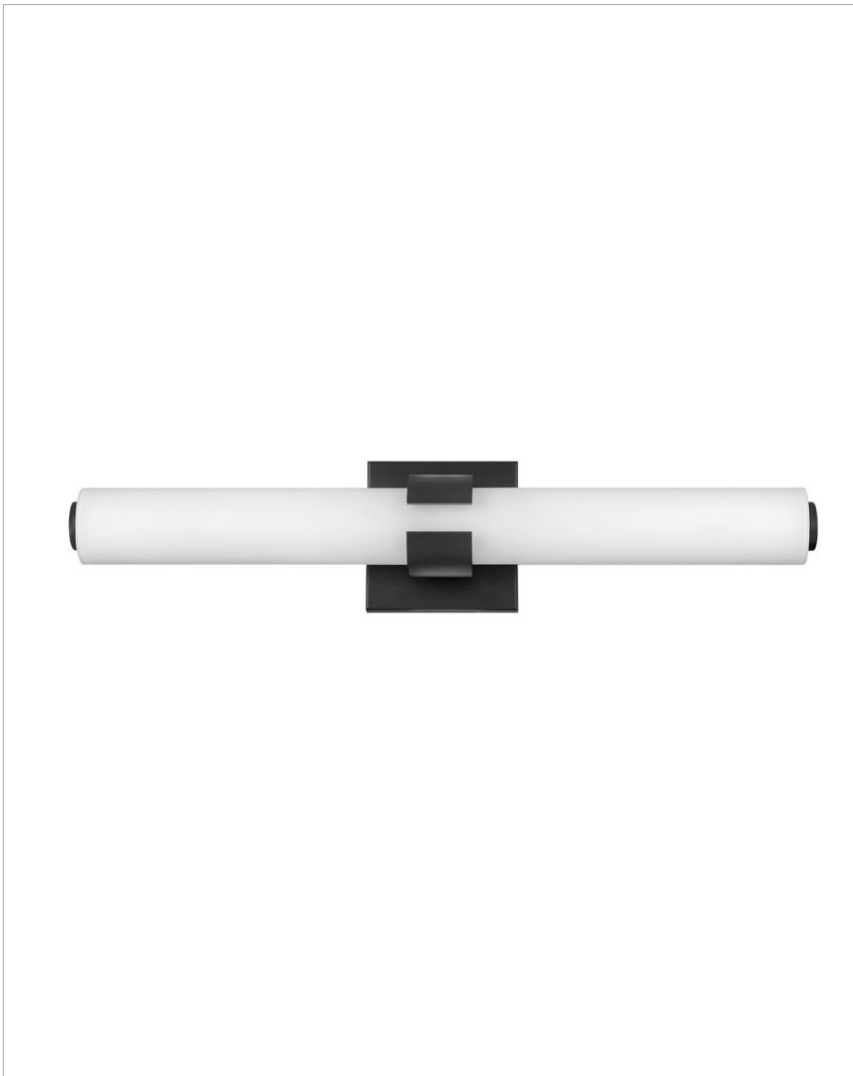

AIDEN

53062BK

MEDIUM LED VANITY

Bold and balanced are the defining elements of Aiden. A striking, signature cuff centers the etched white glass baton, while matching end caps complete the simple symmetry. The clean transitional silhouette with either a Chrome or Black finish can be mounted vertically or horizontally with Invisi-mount for a look that is as flexible as it is fashionable.

DETAILS	
FINISH:	Black
MATERIAL:	Steel
GLASS:	Etched White
DIMMABLE:	YES, CL TYPE DIMMER (SSL7A)

DIMENSIONS	
WIDTH:	22.8"
HEIGHT:	4.8"
WEIGHT:	3lb
BACK PLATE:	4.75" Sq.
EXTENSION:	3.8"
TOP TO OUTLET:	2.5"

LIGHT SOURCE	
LIGHT SOURCE:	Integrated LED
LED NAME:	LEVO98-532
VOLTAGE:	120v
COLOR TEMP:	3000
LUMENS:	2900
CRI:	93
INCANDESCENT EQUIVALENCY:	4 x 60w
DIMMABLE:	YES, CL TYPE DIMMER (SSL7A)

SHIPPING	
CARTON LENGTH:	26.5
CARTON WIDTH:	7.5
CARTON HEIGHT:	10.5
CARTON WEIGHT:	5

PRODUCT DETAILS:

- Mounting hardware is hidden on the back plate to ensure a clean silhouette
- Fixture can be mounted vertically
- Fixture can be mounted horizontally.
- Suitable for use in damp locations as defined by NEC and CEC. Meets United States UL Underwriters Laboratories & CSA Canadian Standards Association Product Safety Standards.
- ADA compliant
- LED components carry a 5-year limited warranty
- Bold silhouette with dramatic details creates a modern statement