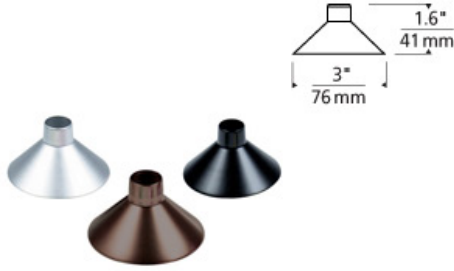

ACCESSORIES & OPTICAL CONTROLS

Lil Wok Shade

DESCRIPTION

Decorative metal shade. Includes Snap Louver Lens Holder. Can hold a single lens or louver. Silver and black for MR16 of up to 50 watts. Antique bronze and copper for MR16 up to 20 watts only.

OTHER

Black, silver: Low-voltage MR16 lamp up to 50 watts (not included). Antique bronze: Low-voltage MR16 up to 20 watts (not included).

ACCESSORIES & OPTICAL CONTROLS

Colored Lens, Dichroic Lens, Diffuser Lens, Eggcrate Louver, Linear Spread Lens, Soft Focus Lens, UV Filter

WEIGHT

0.05lb / 0.02kg ±

ORDERING INFORMATION

700LMPCO COLOR

- Z ANTIQUE BRONZE
- B BLACK
- S SILVER

700LMPCO _____

FIXTURE TYPE: _____

JOB NAME: _____