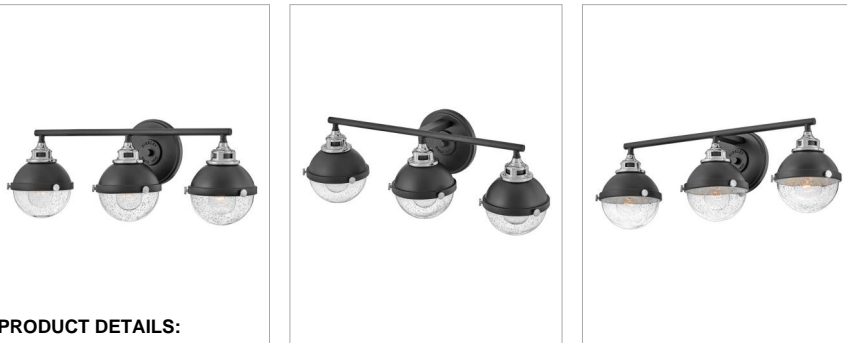

FLETCHER

5173BK-CM

MEDIUM THREE LIGHT VANITY

Fletcher's chic vibe transcends style boundaries. A seamless dome shade features a cast-fitter and an elegant capture ring that secures the clear seeded glass with decorative cast knobs. Spanning vintage to industrial, classic to transitional, Fletcher seamlessly unifies any decor declaration.

DETAILS	
FINISH:	Black
MATERIAL:	Steel
GLASS:	Clear Seedy
DIMMABLE:	YES, WITH DIMMABLE LAMP (NOT INCLUDED)

DIMENSIONS	
WIDTH:	25"
HEIGHT:	8.8"
WEIGHT:	5.5lb
BACK PLATE:	6" Dia.
EXTENSION:	7.5"
TOP TO OUTLET:	3"

LIGHT SOURCE	
LIGHT SOURCE:	Socketed
WATTAGE:	3-8w Med. LED, 100w Equiv.
VOLTAGE:	120v

SHIPPING	
CARTON LENGTH:	27.3
CARTON WIDTH:	10
CARTON HEIGHT:	12
CARTON WEIGHT:	8.1

PRODUCT DETAILS:

- Fixture can be mounted either up or down
- Suitable for use in damp locations as defined by NEC and CEC. Meets United States UL Underwriters Laboratories & CSA Canadian Standards Association Product Safety Standards.
- Ideal for vintage filament bulbs (not included)
- Classic, elegant lines and timeless details enhance a traditional space