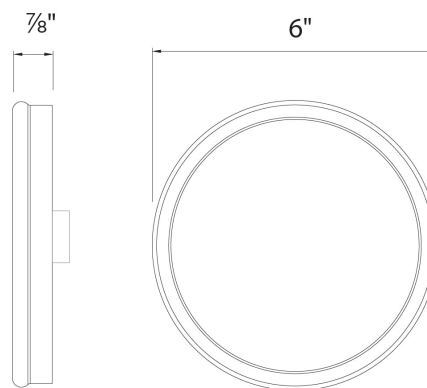

FEATURES

- Super thin, edge-lit LED panel at less than an inch thick
- High lumen package great for high ceiling applications
- Twist-lock quick install mechanism
- Transformer installed within the Junction Box, transformer dimension: 2.00" x 1.38" x 1.02"
- 5 year warranty

SPECIFICATIONS

Color Temp:	3000K, 2700K
Input:	120 VAC, 50/60Hz
CRI:	80
Dimming:	ELV: 100 - 10%
Rated Life:	70000 Hours
Mounting:	Heavy gauge retention clips support trim firmly. Safety cabling standard., Can be mounted on ceiling or wall in all orientations
Standards:	ETL, cETL
Construction:	Damp Location Listed Aluminum body with frosted acrylic diffuser

FINISHES

LINE DRAWING

Fixture Type: _____

Catalog Number: _____

Project: _____

Location: _____

Geos 6" & 10" Ceiling Mount

Model & Size	Color Temp & CRI	Watt	LED Lumens	Delivered Lumens	Finish
FM-4610 10"	2700K 80	12.5W	964	545	BR Brushed Brass
	3000K 80	12.5W	1064	600	TT Titanium WT White