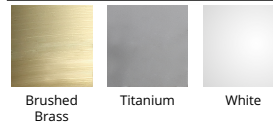

FINISHES

LINE DRAWING