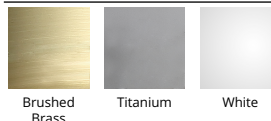

FINISHES

LINE DRAWING