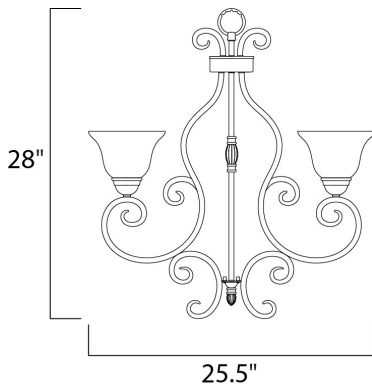

PRODUCT DESCRIPTION

This decorative classic in Oil Rubbed Bronze finish is both dramatic and subtle, with or without shades.

MEASUREMENTS

DIMENSION : 25.5" L x 25.5" W x 28" H
 HANGING WEIGHT : 17.64 lb

LAMPING