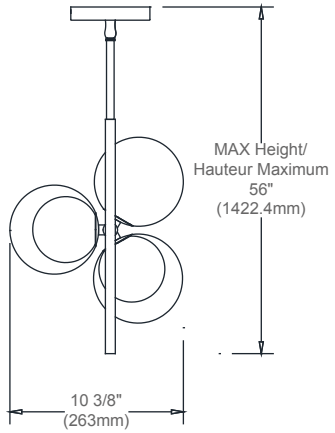

Front View

Side View

1070mm
[42 1/8"]

355mm
[14"]

MAX Height/
Hauteur Maximum
56"
(1422.4mm)

10 3/8"
(263mm)