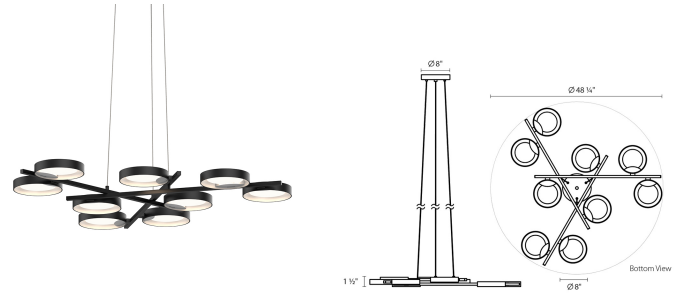

# Light Guide Ring Spec Sheet

SKU: 2656.25W Learn more at:  
<https://sonnemanlight.com/light-guide-ring>

Description: Also available as a [Sconce](#).

Type #:

## Dimensions

Height:	1.5"
Width:	18.5"
Length:	7.75"
Diameter:	48.25"
Canopy/Backplate/Base:	8"
Hanging Details:	6' Adjustable Cords
Size:	9-Light
Canopy/Backplate/Base Height:	1.5"