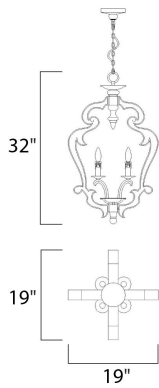

MEASUREMENTS

DIMENSION : 19.5" L x 19.5" W x 32" H

HANGING WEIGHT : 13.88 lb

LAMPING

INPUT VOLTAGE : 120V

BULB : 4 x 40W Incandescent E12 Candelabra , 160W Total

BULB INCLUDED : (Not Included)

DIMMABLE : Yes