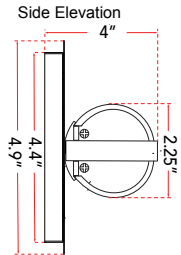

ABRA MODEL **20092WV-CH**
 FAMILY NAME **Squire**

28" Vertical or Horizontal Mount Round Glass Vanity-Wall Fixture with High Output Dimmable LED
 UPC **00858083007405**

FIXTURE MATERIAL				FIXTURE DIMENSIONS IN INCHES										
Frame Material	Finishes Available	Diffuser Type	Diffuser Finish	Diameter	Height	o.a.h	Width	Length	Ext	Weight	ADA	Location	Rating	Compliance
Metal	CH-Chrome BN-Brushed Nickel	Glass	Opal		2.25	4.9		26.37	4	5.5	Compliant	Wall Mount only	Damp Location	cETLus
LAMPING										Compatible Dimmers		Junction Box Type		SUPPLIED
Lamp Type	Lamp qty	Wattage	Max Wattage	Base	Kelvin	CRI	Initial Lumen's	Delivered Lumen's	Voltage			Standard 4 x 4 Octagon Box		
LED	1	32w	32w	Solid State Module	3000k	90+	2720	1904 estimated	120v					
SPECIAL NOTES														