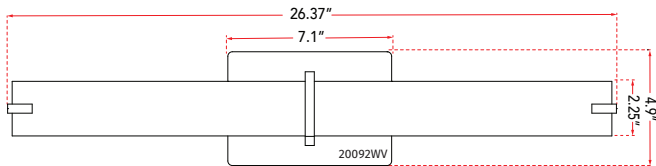

ABRA MODEL **20092WV-CH**
 FAMILY NAME **Squire**

28" Vertical or Horizontal Mount Round Glass Vanity-Wall Fixture with High Output Dimmable LED
 UPC **00858083007405**

FIXTURE MATERIAL				FIXTURE DIMENSIONS IN INCHES										
Frame Material	Finishes Available	Diffuser Type	Diffuser Finish	Diameter	Height	o.a.h	Width	Length	Ext	Weight	ADA	Location	Rating	Compliance
Metal	CH-Chrome BN-Brushed Nickel	Glass	Opal		2.25	4.9		26.37	4	5.5	Compliant	Wall Mount only	Damp Location	cETLus
LAMPING										Compatible Dimmers		Junction Box Type		SUPPLIED
Lamp Type	Lamp qty	Wattage	Max Wattage	Base	Kelvin	CRI	Initial Lumen's	Delivered Lumen's	Voltage			Standard 4 x 4 Octagon Box		
LED	1	32w	32w	Solid State Module	3000k	90+	2720	1904 estimated	120v					
SPECIAL NOTES														