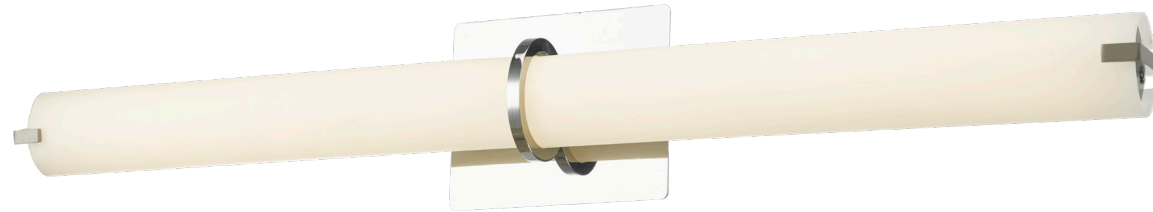

ABRA MODEL **20092WV-CH**
 FAMILY NAME **Squire**

28" Vertical or Horizontal Mount Round Glass Vanity-Wall Fixture with High Output Dimmable LED
 UPC **00858083007405**

FIXTURE MATERIAL				FIXTURE DIMENSIONS IN INCHES										
Frame Material	Finishes Available	Diffuser Type	Diffuser Finish	Diameter	Height	o.a.h	Width	Length	Ext	Weight	ADA	Location	Rating	Compliance
Metal	CH-Chrome BN-Brushed Nickel	Glass	Opal		2.25	4.9		26.37	4	5.5	Compliant	Wall Mount only	Damp Location	cETLus
LAMPING										Compatible Dimmers		Junction Box Type		SUPPLIED
Lamp Type	Lamp qty	Wattage	Max Wattage	Base	Kelvin	CRI	Initial Lumen's	Delivered Lumen's	Voltage			Standard 4 x 4 Octagon Box		
LED	1	32w	32w	Solid State Module	3000k	90+	2720	1904 estimated	120v					
SPECIAL NOTES														