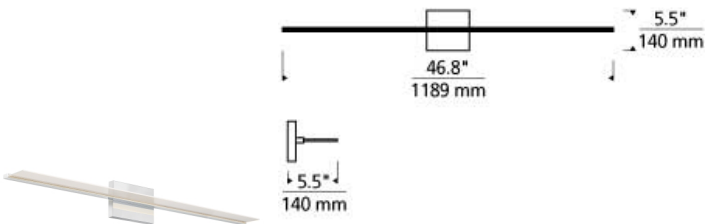

BATH COLLECTION

Span 48 Bath LED T20

DESCRIPTION

The Span wall and bath fixture by Tech Lighting is ultra-thin and ultra-contemporary with its streamlined light bar and minimalist design. This sleek bath bar is made possible through the use of integrated edge-lit LED technology. What appears to be a simple plate of frosted acrylic when off, is magically illuminated across the entire surface once turned on giving the appearance of light coming out of thin air. Each Span bath fixture can be mounted horizontally above a mirror or mounted vertically flanking a mirror as a wall sconce. Three length options allow this bath light to be adapted to powder room lighting as well as master bathroom lighting and each are fully dimmable to help create the desired ambiance in your special space. For a list of compatible dimmers please refer to dimming chart for more information. Includes 52 watt, 2430 delivered lumen, 3000K LED module. Dimmable with low-voltage electronic dimmer. Mounts horizontally or vertically. Direct or Direct/Indirect (50/50) light distribution options.

WEIGHT

2.93-2.93lb / 1.33-1.33kg ±

chrome

satin nickel

ORDERING INFORMATION

700BCSPAN	SHAPE OR SIZE	LENGTH (A)	FINISH	LAMP
A	DIRECT	4 48"	C CHROME	-LED930 LED 90 CRI 3000K 120V
B	DIRECT/INDIRECT		S SATIN NICKEL	-LED930-277 LED 90 CRI 3000K 277V