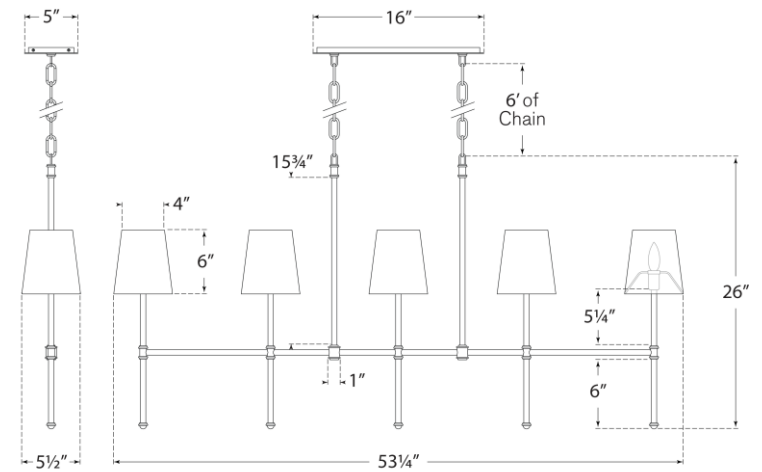

TEAR SHEET

Camille Medium Linear Chandelier

Item # SK 5055BZ-NP

Designer: Suzanne Kasler

Height: 26"

Width: 53.25"

Canopy: 5" x 16" Rectangle

Finishes: BZ, HAB, PN

Shade Treatments: NP

Shade Details: 4" x 5.5" x 6"

Socket: 5 - E12 Candelabra

Wattage: 5 - 40 B11

Weight: 17 Pounds

Side View