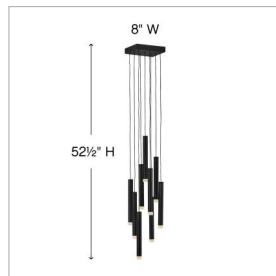

HARMONY

FR49906BLK

MEDIUM PENDANT

Harmony orchestrates the perfect blend of style and technology. Drawing inspiration from the enduring formation of wind chimes, the sleek Black or Heritage Brass tubes gleam with a glow that emanates from the lowest point of each column. Harmony is easily adjustable with many customizable configurations and is integrated with fully dimmable LEDs.

DETAILS	
FINISH:	Black
MATERIAL:	Steel
DIMMABLE:	YES, CL TYPE DIMMER (SSL7A)

DIMENSIONS	
WIDTH:	8"
HEIGHT:	52.5"
WEIGHT:	9.4lb

LIGHT SOURCE	
LIGHT SOURCE:	Integrated LED
LED NAME:	(9) KK1Y15-930
VOLTAGE:	120v
COLOR TEMP:	3000
LUMENS:	918
CRI:	95
INCANDESCENT EQUIVALENCY:	9 x 10w
DIMMABLE:	YES, CL TYPE DIMMER (SSL7A)

MOUNTING	
CANOPY:	8" Sq.
LEAD WIRE:	9 X 72"
MAX HEIGHT:	82.3

SHIPPING	
CARTON LENGTH:	14.3
CARTON WIDTH:	14.3
CARTON HEIGHT:	8
CARTON WEIGHT:	12

PRODUCT DETAILS:

- Suitable for use in dry (indoor) locations as defined by NEC and CEC. Meets United States UL Underwriters Laboratories & CSA Canadian Standards Association Product Safety Standards.
- LED components carry a 5-year limited warranty
- Bold silhouette with dramatic details creates a modern statement
- All dimensions listed are as shown