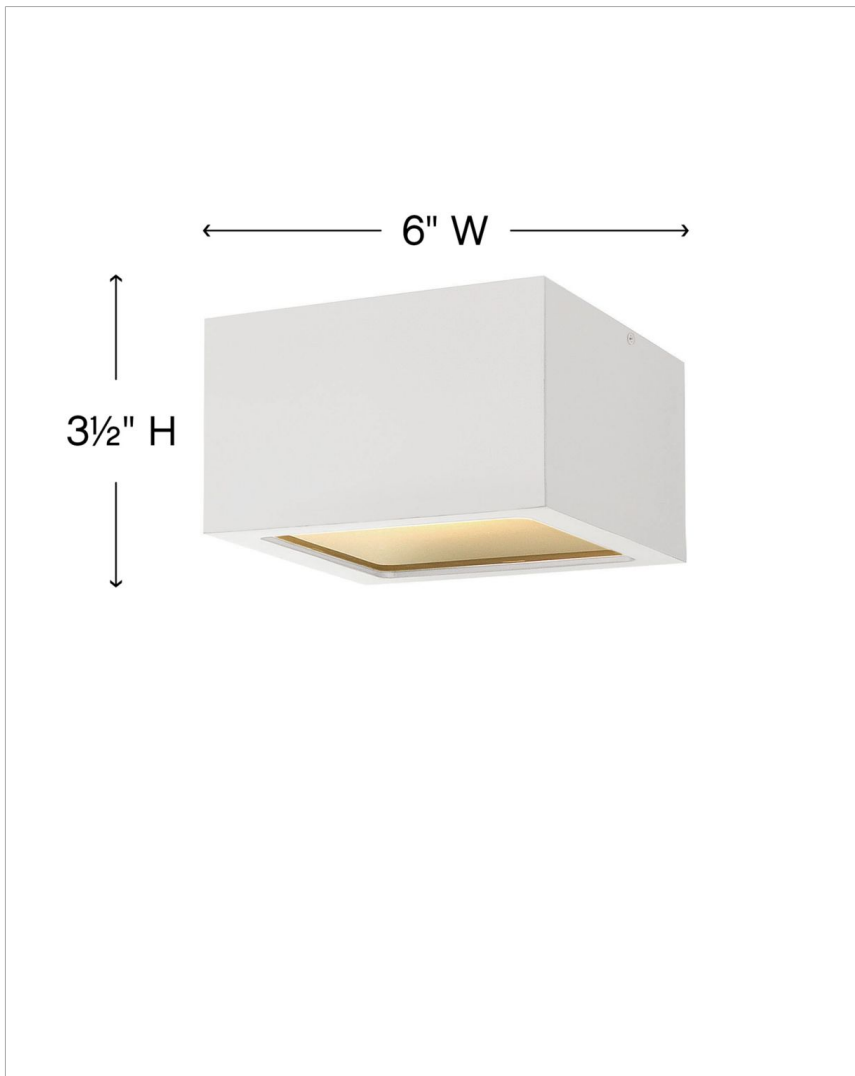

KUBE

1765SW

SMALL FLUSH MOUNT

A collection of sleek designs, Kube's contemporary style featuring solid aluminum construction provides a chic, minimalist statement to complement a variety of exteriors.

DETAILS	
FINISH:	Satin White
MATERIAL:	Aluminum
GLASS:	Etched Lens
DIMMABLE:	YES - 0-10V TYPE DIMMER ONLY

DIMENSIONS	
WIDTH:	6"
HEIGHT:	3.5"
WEIGHT:	2lb

LIGHT SOURCE	
LIGHT SOURCE:	Integrated LED
LED NAME:	LC1-60
VOLTAGE:	120v/277v
COLOR TEMP:	3000
LUMENS:	600
CRI:	96
INCANDESCENT EQUIVALENCY:	1 x 60w
DIMMABLE:	YES - 0-10V TYPE DIMMER ONLY

MOUNTING	
CANOPY:	6" Sq.

SHIPPING	
CARTON LENGTH:	8.5
CARTON WIDTH:	6
CARTON HEIGHT:	9
CARTON WEIGHT:	3

PRODUCT DETAILS:

- Suitable for use in wet (outdoor direct rain) locations as defined by NEC and CEC. Meets United States UL Underwriters Laboratories & CSA Canadian Standards Association Product Safety Standards
- Fixture is Dark Sky compliant and engineered to minimize light glare upward into the night sky
- Equipped with a 120/277 universal driver. 0-10 dimming.
- 2-year finish warranty
- LED components carry a 5-year limited warranty
- Bold lines and a clean, minimalist style complement contemporary architecture

HINKLEY

HINKLEY
33000 Pin Oak Parkway
Avon Lake, OH 44012

PHONE: (440) 653-5500
Toll Free: 1 (800) 446-5539

hinkley.com