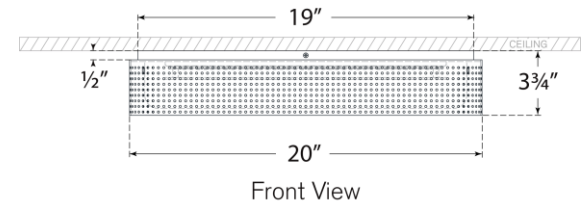

TEAR SHEET

Precision 20" Square Flush Mount

Item # KW 4085AB-WG

Designer: Kelly Wearstler

Height: 3.75"

Width: 20"

Canopy: 19" Square

Finishes: AB, BZ, PN

Glass Options: WG

Socket: Dedicated LED

Wattage: 25w (3000lm)

Weight: 40 Pounds

Front View

Bottom View