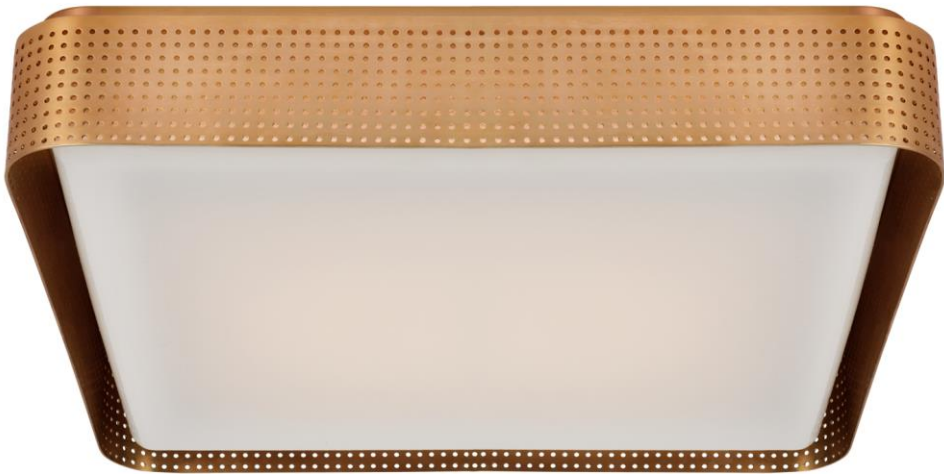

TEAR SHEET

Precision 20" Square Flush Mount

Item # KW 4085AB-WG

Designer: Kelly Wearstler

Height: 3.75"

Width: 20"

Canopy: 19" Square

Finishes: AB, BZ, PN

Glass Options: WG

Socket: Dedicated LED

Wattage: 25w (3000lm)

Weight: 40 Pounds

Front View

Bottom View