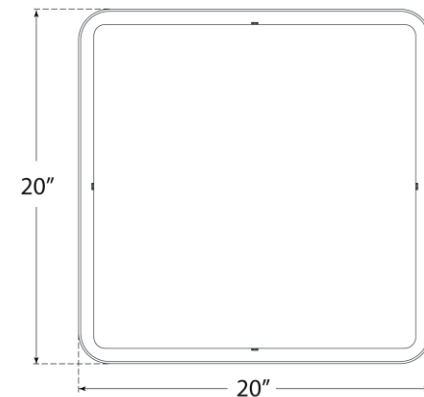

TEAR SHEET

Precision 20" Square Flush Mount

Item # KW 4085AB-WG

Designer: Kelly Wearstler

Height: 3.75"

Width: 20"

Canopy: 19" Square

Finishes: AB, BZ, PN

Glass Options: WG

Socket: Dedicated LED

Wattage: 25w (3000lm)

Weight: 40 Pounds

Front View

Bottom View