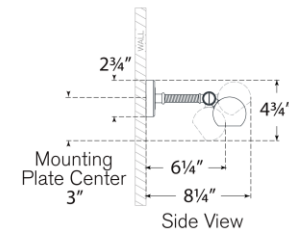

## Halwell 30" Picture Light

Item # CHD 2586AB/NRT

Designer: Chapman & Myers

Height: 2.75" - 4.5"

Width: 30"

Extension: 6.25" - 8.25"

Backplate: 2.75" x 4.5" Rectangle

Finishes: AB/NRT, BZ/NRT, PN/NRT

Socket: 2 - E26 Keyless

Wattage: 2 - 8 LED T9

Weight: 7 Pounds

Note: UL Only | Requires Smaller Outlet Box

Top View

Side View

Front View