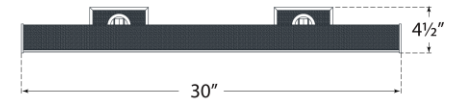

TEAR SHEET

Halwell 30" Picture Light

Item # CHD 2586AB/NRT

Designer: Chapman & Myers

Height: 2.75" - 4.5"

Width: 30"

Extension: 6.25" - 8.25"

Backplate: 2.75" x 4.5" Rectangle

Finishes: AB/NRT, BZ/NRT, PN/NRT

Socket: 2 - E26 Keyless

Wattage: 2 - 8 LED T9

Weight: 7 Pounds

Note: UL Only | Requires Smaller Outlet Box

Front View