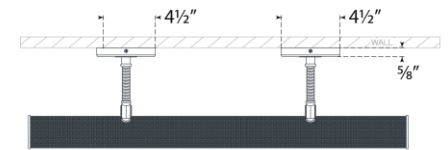

TEAR SHEET

Halwell 30" Picture Light

Item # CHD 2586AB/NRT

Designer: Chapman & Myers

Height: 2.75" - 4.5"

Width: 30"

Extension: 6.25" - 8.25"

Backplate: 2.75" x 4.5" Rectangle

Finishes: AB/NRT, BZ/NRT, PN/NRT

Socket: 2 - E26 Keyless

Wattage: 2 - 8 LED T9

Weight: 7 Pounds

Note: UL Only | Requires Smaller Outlet Box

Top View