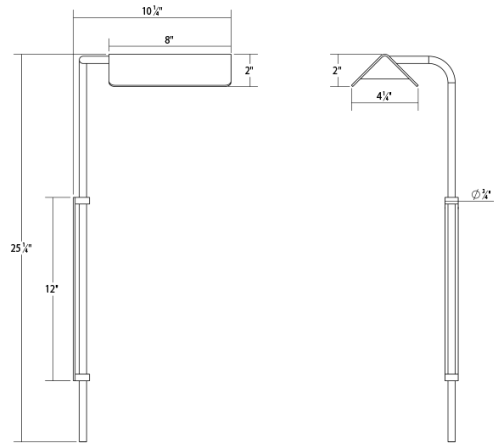

SONNEMAN
A WAY OF LIGHT

morii™ Left LED Wall Lamp

2832.06

DIMENSIONS

Height	25.25"
Width	9.75"
Switch Type	4-Step Touch Dimmer"

ELECTRICAL SPECS

Bulb Type	Integral LED
Bulb Quantity	1
Bulb Included?	Yes
Wattage	8
Initial Lumens	430
Input Voltage	120-240VAC
CCT	3000K
CRI	90
Power Supply Type	Driver
Power Supply Quantity	1
Power Supply Location	Plug
Dimming Type	Non-Dimmable

SHIPPING

SHADE 1

Quantity	1
Color	Satin Orange
Material	Aluminum
Height	2"
Diameter	8

AVAILABLE FINISHES

Satin White (.03)
Bright Satin Aluminum (.16)
Satin Black (.25)

GENERAL LISTINGS

cETL
cUL
Damp Location