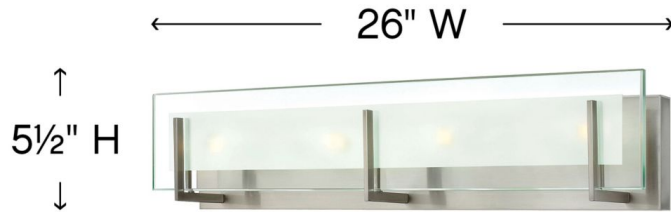

# LATITUDE

### FOUR LIGHT VANITY

Latitude is contemporary and sleek, finding its true beauty in the minimalist design. The slim glass panel features rectangular etching while the subtle, split fork frames add understated architectural style.

DETAILS	
FINISH:	Brushed Nickel
MATERIAL:	Steel
GLASS:	Inside Etched Clear
DIMMABLE:	Yes

DIMENSIONS	
WIDTH:	26"
HEIGHT:	5.5"
WEIGHT:	8.5lb
BACK PLATE:	25"W X 4.75"H
EXTENSION:	4"
TOP TO OUTLET:	3.25"

LIGHT SOURCE	
LIGHT SOURCE:	Socketed
VOLTAGE:	120v

#### PRODUCT DETAILS:

- Mounting hardware is hidden on the back plate to ensure a clean silhouette
- This fixture must be installed with shades/glass facing up toward the ceiling
- Suitable for use in damp locations as defined by NEC and CEC. Meets United States UL Underwriters Laboratories & CSA Canadian Standards Association Product Safety Standards.
- ADA compliant
- Bold silhouette with dramatic details creates a modern statement