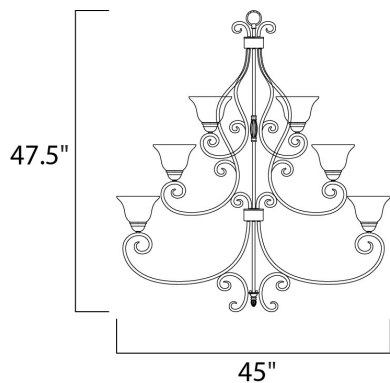

PRODUCT DESCRIPTION

This decorative classic in Oil Rubbed Bronze finish is both dramatic and subtle, with or without shades.

MEASUREMENTS

DIMENSION : 45" L x 45" W x 47.5" H
 HANGING WEIGHT : 40.56 lb

LAMPING