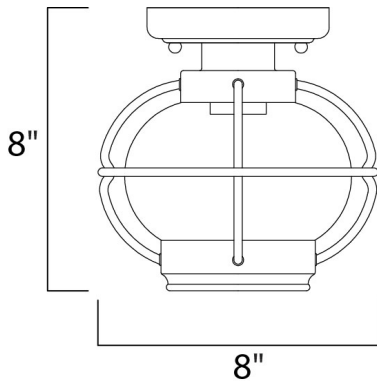

**PRODUCT DESCRIPTION**

Portsmouth is a traditional, early American style collection from Maxim Lighting International in Oil Rubbed Bronze finish with Seedy glass.

**MEASUREMENTS**

DIMENSION : 8" L x 8" W x 8" H  
 HANGING WEIGHT : 1.46 lb