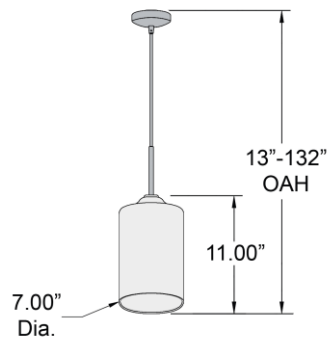

Stock Code: **50935-BCH/MIR**

Collection: **Simplicite**

PRODUCT INFORMATION

Base: 50935 Parent: 50935
Mounting Type: Ceiling UPC: 641594219456
Finish: Black Chrome
Diffuser: Mirror

PRODUCT MEASUREMENTS

FIXTURE	BACKPLATE / CANOPY
Length:	Length
Width:	Width:
Diameter 7"	Diameter: 5"
Height: 11"	Height: 1.5"
Extension:	
Overall Height: 13-132"	

TECHNICAL SPECIFICATIONS

SPECIFICATIONS

Frame Material: Metal	
Diffuser Material: Glass	
Lamping Type: E-26 (Incandescent)	Jbox: Standard
Lamping Base: E-26	Lamp Wattage: 60 W
Lamp Quantity: 1	Total Wattage: 60 W
Voltage: 120v	Lamps Included: No

Additional Notes:

10 feet of black cord included; Custom Finish 60 Piece Minimum Order Quantity

Project Name: _____

Location: _____

Type: _____

Quantity: _____

Notes: _____

LINE DRAWING

IES FILE

In addition to Access Lighting's purchase and warranty terms and conditions, by signing below or placing an order, you agree that you are authorized to bind the entity placing any order and acknowledge the following: All of sizes and measurements are approximate and all images are for illustrative purposes only. In the event of an inconsistency, the "Product Measurements" section controls. There also may be slight differences in the colors and designs compared to the displayed and printed images.