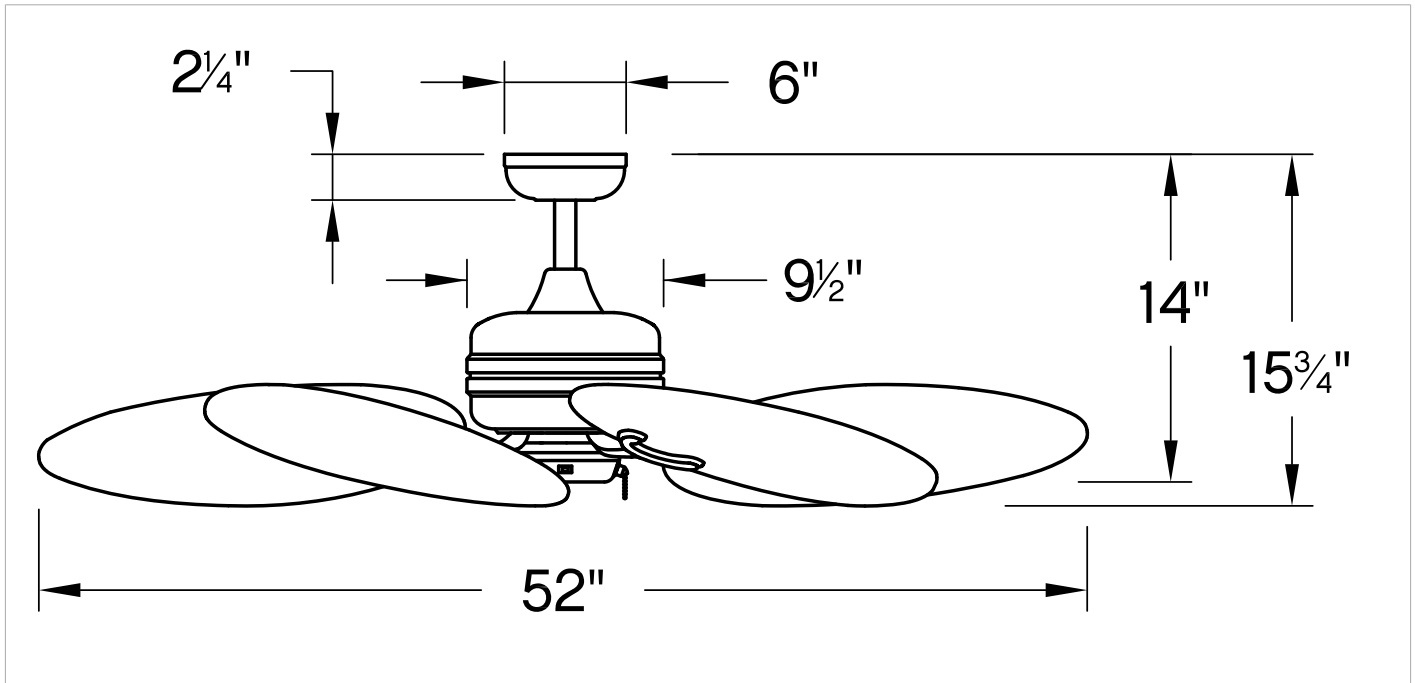

TROPIC AIR

901952FGT-NWD

TROPIC AIR 52" FAN

DETAILS	
FAN FINISH:	Graphite
BLADE COUNT:	5
SLOPE DEGREE:	33

DIMENSIONS	
WIDTH:	52"
HEIGHT:	17"

LIGHT SOURCE	
VOLTAGE:	120v

MOUNTING	
CANOPY:	6" Dia.
LEAD WIRE:	1 X 76"

SHIPPING	
CARTON LENGTH:	13.9
CARTON WIDTH:	13.8
CARTON HEIGHT:	12.1

TROPIC AIR

PRODUCT DETAILS:

- This item includes a 6" down rod. Other various lengths of down rods are available and sold separately to customize the installation height.
- Suitable for use in wet (interior direct splash and outdoor direct rain or sprinkler) locations as defined by NEC and CEC. Meets United States UL Underwriters Laboratories.
- This item may be hung on a sloped ceiling
- For more information on how to control your ceiling fan via the Hinkley Home Automation App, [click here](#).
- Pull chain manual reverse, accessory controls available
- Add an optional light kit to customize the functionality of the fan
- Motor carries a lifetime warranty
- Blades, controls, switches, capacitors and hardware carry a 1-year warranty

HINKLEY

HINKLEY
33000 Pin Oak Parkway
Avon Lake, OH 44012

PHONE: (440) 653-5500
Toll Free: 1 (800) 446-5539

hinkley.com

TROPIC AIR 52" FAN

901952FGT-NWD

PERFORMANCE SPECIFICATIONS	STANDARD	
	HIGH SPEED	AVERAGE SPEED
Airflow	6345	4523
EnergyUse	29.9	19.5
EnergyCost	8	5
Efficiency	212	232
AMPS	0.39	0.24
RPMS	141	97