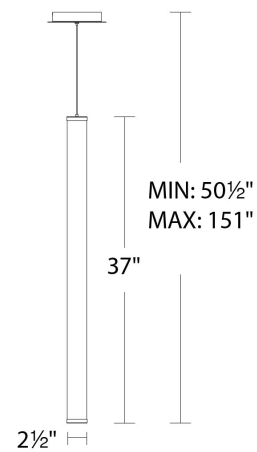

### SPECIFICATIONS

Color Temp:	3000K
Input:	120-277 VAC, 50/60Hz
CRI:	90
Dimming:	ELV: 100 - 10%, 0-10V: 100 - 10%, TRIAC: 100 - 10%
Rated Life:	50000 Hours
Standards:	ETL, cETL, Title 24 JA8-2016 Compliant Damp Location Listed
Construction:	Aluminum with acrylic diffuser

### LINE DRAWING

**PD-70937**