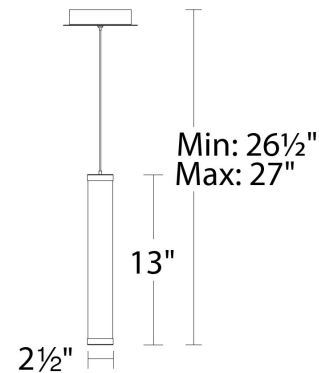

Fixture Type: _____

Catalog Number: _____

Project: _____

Location: _____

Flare

Pendant 3000K

Model & Size	Color Temp & CRI	Watt	LED Lumens	Delivered Lumens	Finish
PD-70913 13"	3000K 90	11W	1099	745	BK Black BN Brushed Nickel

Example: **PD-70913-BK**

DESCRIPTION

Symmetrical, cylindrical and aerodynamic. Brilliance alone or as a collection.

FEATURES

- 360 degree illumination
- Thin powered cables provide an ultra-clean look
- Driver concealed within the canopy
- 5 year warranty

SPECIFICATIONS

Color Temp:	3000K
Input:	120-277 VAC, 50/60Hz
CRI:	90
Dimming:	ELV: 100 - 10%, 0-10V: 100 - 10%, TRIAC: 100 - 10%
Rated Life:	50000 Hours
Standards:	ETL, cETL, Title 24 JA8-2016 Compliant Damp Location Listed
Construction:	Aluminum with acrylic diffuser

FINISHES

LINE DRAWING

PD-70913