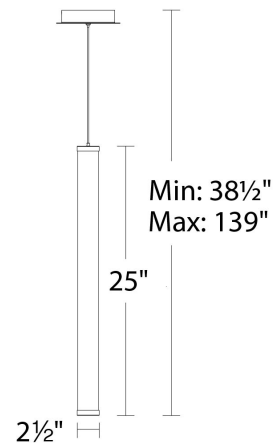

Fixture Type: _____

Catalog Number: _____

Project: _____

Location: _____

Flare

Pendant 3000K

Model & Size	Color Temp & CRI	Watt	LED Lumens	Delivered Lumens	Finish
PD-70925 25"	3000K 90	27W	2426	1700	BK Black BN Brushed Nickel

Example: **PD-70925-BK**

DESCRIPTION

Symmetrical, cylindrical and aerodynamic. Brilliance alone or as a collection.

FEATURES

- 360 degree illumination
- Thin powered cables provide an ultra-clean look
- Driver concealed within the canopy
- 5 year warranty

SPECIFICATIONS

Color Temp:	3000K
Input:	120-277 VAC, 50/60Hz
CRI:	90
Dimming:	ELV: 100 - 10%, 0-10V: 100 - 10%, TRIAC: 100 - 10%
Rated Life:	50000 Hours
Standards:	ETL, cETL, Title 24 JA8-2016 Compliant Damp Location Listed
Construction:	Aluminum with acrylic diffuser

FINISHES

LINE DRAWING

PD-70925