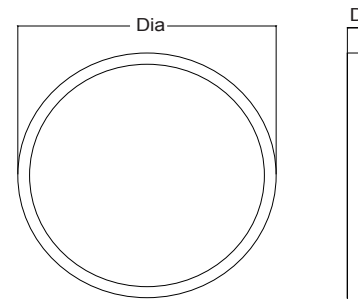

Lamping

Fixture includes a LED modules capable of producing:
12W = 900 source lumens, 745 delivered lumens
15W = 1125 source lumens, 1034 delivered lumens
22W = 1650 source lumens, 1574 delivered lumens
3000K (CCT). Rated 24/7, working temperature: -20°C ~ 45°C for 50,000 Hrs. 90 CRI.