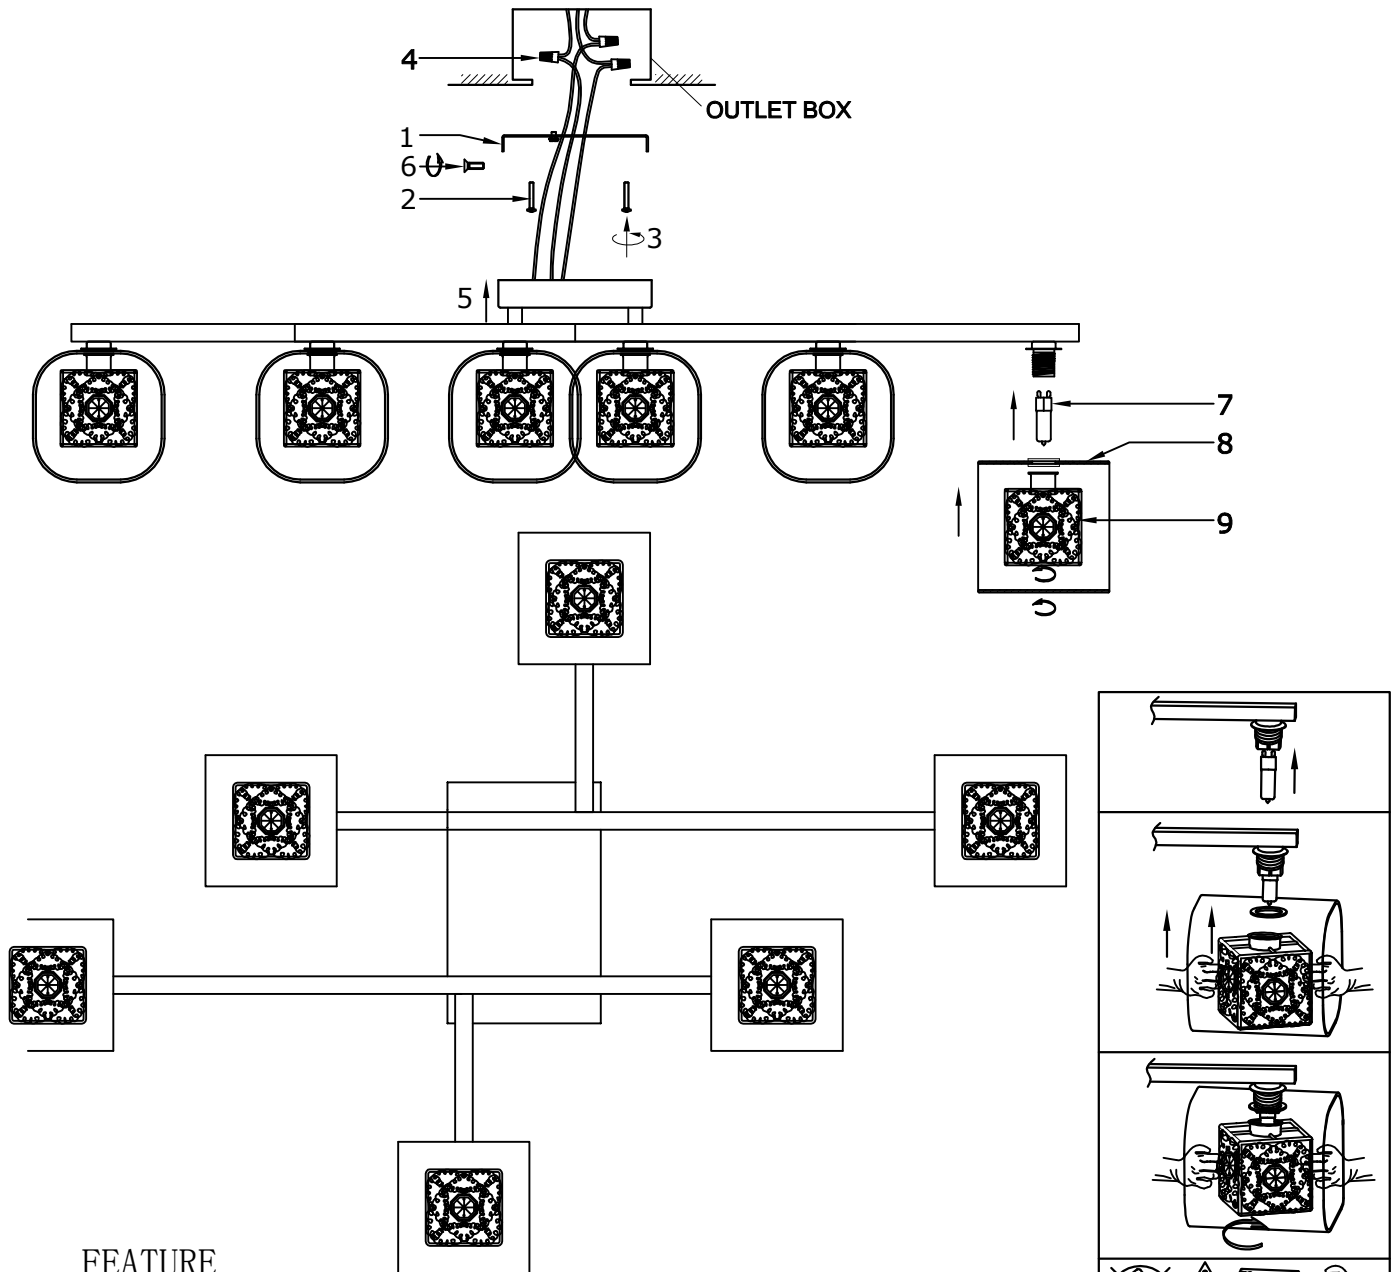

INSTALLATION INSTRUCTION

E22836-SVPC

FEATURE

● 120V~60Hz

● Lamp Type: G9 6× MAX 40W

The lamp can be only indoor used.