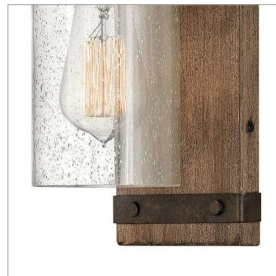

SAWYER

5940SQ

SINGLE LIGHT VANITY

The fresh, rustic design of the Sawyer collection will enhance any living experience with a warm, cozy ambiance. The warm Sequoia wood finish is paired with Iron Rust accents and clear seedy glass for a farmhouse chic style.

DETAILS	
FINISH:	Sequoia
MATERIAL:	Steel
GLASS:	Clear Seedy
DIMMABLE:	YES, WITH DIMMABLE LAMP (NOT INCLUDED)

DIMENSIONS	
WIDTH:	5"
HEIGHT:	11"
WEIGHT:	4lb
BACK PLATE:	5"W X 11"H
EXTENSION:	5.8"
TOP TO OUTLET:	5.5"

LIGHT SOURCE	
LIGHT SOURCE:	Socketed
WATTAGE:	1-10w Med. LED, 100w Equiv.
VOLTAGE:	120v

SHIPPING	
CARTON LENGTH:	13.5
CARTON WIDTH:	7.8
CARTON HEIGHT:	8.3
CARTON WEIGHT:	4.5

PRODUCT DETAILS:

- Mounting hardware is hidden on the back plate to ensure a clean silhouette
- Fixture can be mounted either up or down
- Suitable for use in damp locations as defined by NEC and CEC. Meets United States UL Underwriters Laboratories & CSA Canadian Standards Association Product Safety Standards.
- Ideal for vintage filament bulbs (not included)
- Artisanal details, a rich finish and organic elements add warm rustic style
- Rich rustic finish with a warm artisanal appearance